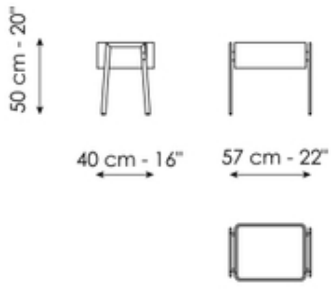

## Partout

Designer: Marconato and Zappa

Linear and rational in shape, the Partout bedside table is suitable for a wide range of furnishing styles in the sleeping area, in both single and double bedrooms. The design is based around an essential drawer container with rounded corners, made of wood and visually enhanced by the top which is available in marble or ceramic. The light and refined image of this section is further highlighted by the independent supporting frame, made up of an exposed metal trestle structure. Partout is available in two sizes, suitable for every space requirement.

## Partout 57

Width: 40cm  
Depth: 57cm  
Height: 50cm

## Partout 70

Width: 40cm  
Depth: 70cm  
Height: 50cm