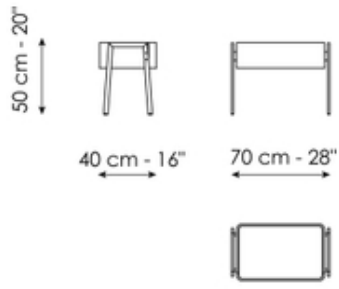

## Partout

Designer: Marconato and Zappa

Linear and rational in shape, the Partout bedside table is suitable for a wide range of furnishing styles in the sleeping area, in both single and double bedrooms. The design is based around an essential drawer container with rounded corners, made of wood and visually enhanced by the top which is available in marble or ceramic. The light and refined image of this section is further highlighted by the independent supporting frame, made up of an exposed metal trestle structure. Partout is available in two sizes, suitable for every space requirement.

## Partout 57

Width: 40cm  
Depth: 57cm  
Height: 50cm

## Partout 70

Width: 40cm  
Depth: 70cm  
Height: 50cm