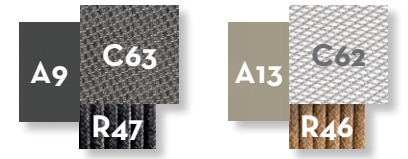

Nova collection

SOFA / CODE: NOVDIV

1box = 1 sofa + 2 living arm

KG 27,0 | unit 1 box 1.78 mc | | |

	Width	Depth	Height	H. armrest	H. seat	H. cushion
cm	180	83	71	62	43	10
inch	70.9	32.7	28.0	24.4	16.9	3.9