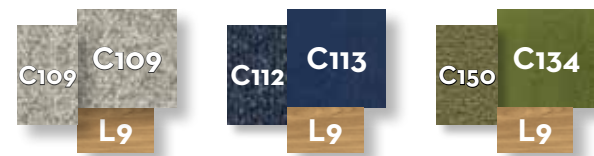

SOFA XL SX / CODE: JUNLSX

	Width	Depth	Height	H. seat	H. cushion
cm	157	136	70	43	30
inch	61.8	53.5	27.6	16.9	11.8