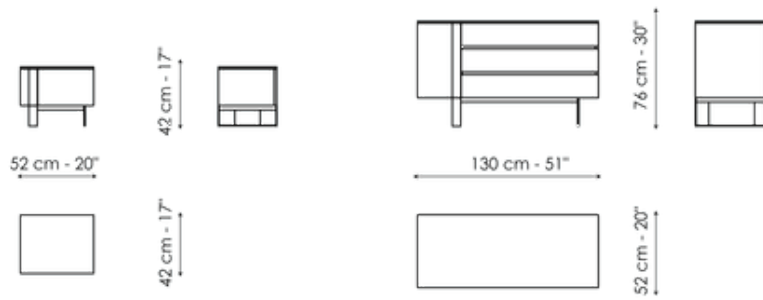

## Antibes

Designer: Elle Lab

Antibes is a storage system designed for the bedroom area which draws its inspiration from the traditional shapes of dressers and bedside tables and then deviates from them, taking the geometry of the designs to an extreme. The asymmetrical metal base supporting the lacquered wooden structure adds a distinctive original and modern touch. On one side of the element the base runs vertically along the entire front section of the dresser or bedside table until it touches the ground; on the other side, it becomes slender and thin, as though wishing to disappear from view. The bedside table and dresser set in the Antibes collection are available in two different colour combinations: rope lacquered wooden frame and bronze finish metal base, or mud lacquered wooden frame and lead finish metal base.

## Bedside table with one drawer

Width: 52cm

Depth: 42cm

Height: 42cm

## Drawer chest

Width: 130cm

Depth: 52cm

Height: 76cm