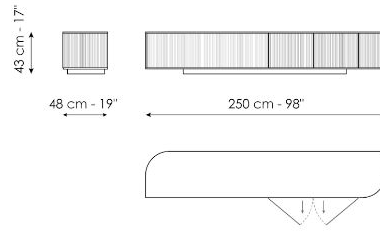

Data sheet

Dune TV stand

Width: 250cm

Depth: 48cm

Height: 60cm

Dune TV stand

Width: 250cm

Depth: 48cm

Height: 43cm

Finishes

OUTSIDE FRAME AND TOP

Wood

Lacquered wood
Mat bronze

Lacquered wood
Mat lead

DOORS

Wood