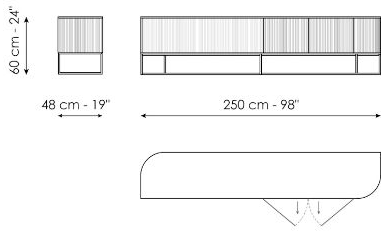

Data sheet

Dune TV stand

Width: 250cm

Depth: 48cm

Height: 60cm

Dune TV stand

Width: 250cm

Depth: 48cm

Height: 43cm

Finishes

OUTSIDE FRAME AND TOP

Wood

Lacquered wood
Mat bronze

Lacquered wood
Mat lead

DOORS

Wood