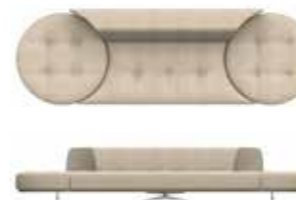

art. DBOP250/DBOP286 dx/sx  
divani/sofas

L/W 250/286 H 72 P/D 100  
W 98,4"/112,6" H 28,3" D 39,4"  
H seduta - seat 41 cm/ 16,1"

art. DBODP250/DBODP286 dx/sx  
divani/sofas

L/W 250/286 H 72 P/D 100  
W 98,4"/112,6" H 28,3" D 39,4"  
H seduta - seat 41 cm/ 16,1"

## bordone 110 UP

DIVANI/SOFAS

art. DBR359L / DBR395L  
divani/sofas

LW 359/395 H 72 P/D 110 cm  
W 141,3"/155,5" H 28,3" D 43,3"  
H seduta - seat 41 cm/16,1"

art. DBRP359L / DBRP395L  
divani/sofas

LW 359/395 H 72 P/D 110 cm  
W 141,3"/155,5" H 28,3" D 43,3"  
H seduta - seat 41 cm/16,1"