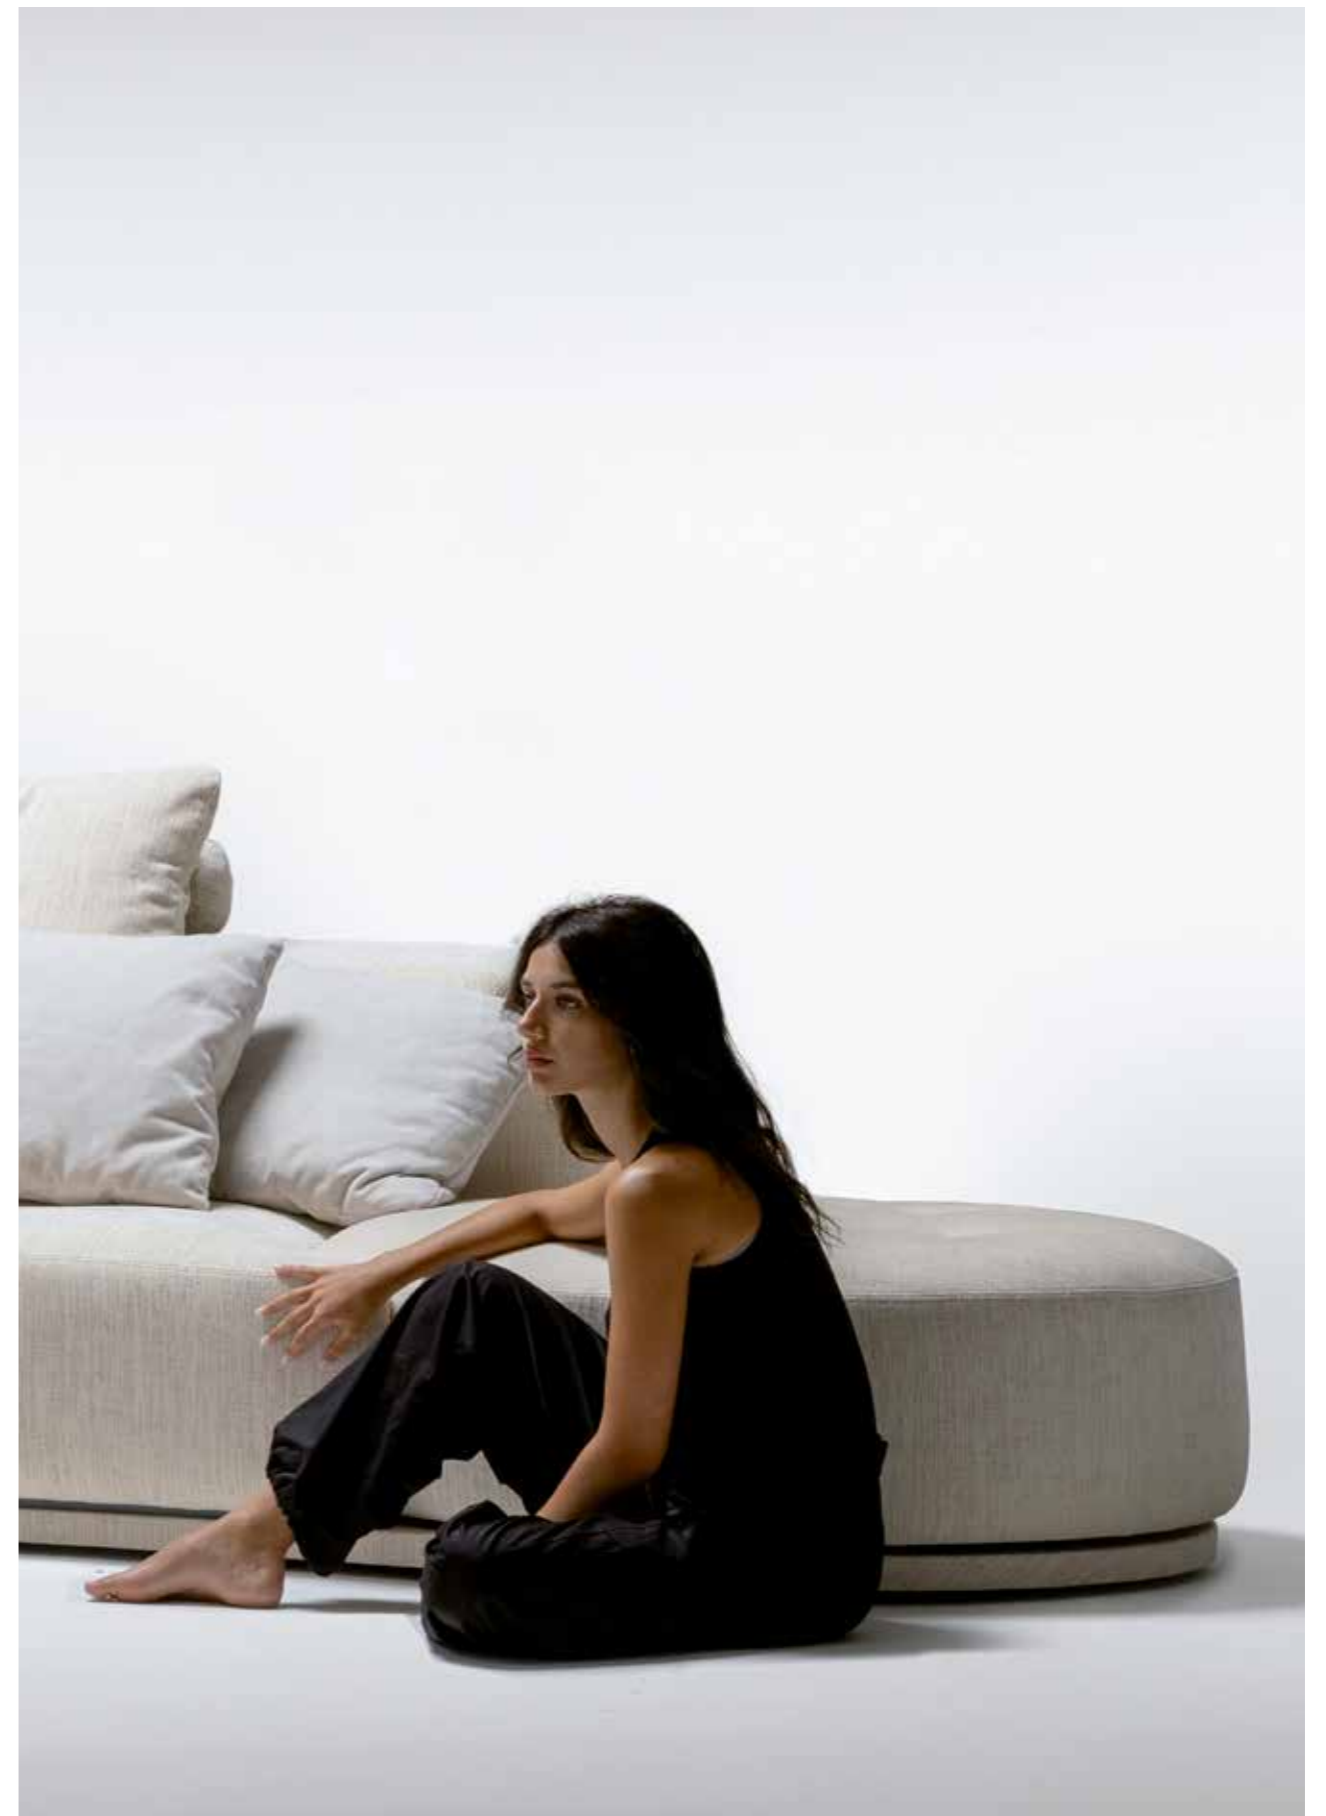

art. DBRB286LE / DBRB322LE dx/sx  
divani/sofas

LW 286/322 H 72 P/D 124/133 cm  
W 112,6"/126,8" H 28,3" D 48,8"/52,4"  
H seduta - seat 38 cm/15"

art. CBO70E  
cuscino / cushion

LW 70 H 60 cm  
W 27,6" H 23,6"