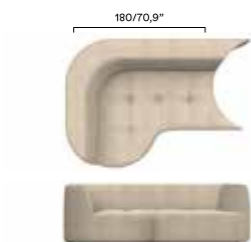

art. DBRAG180 dx/sx
elemento angolare/corner element