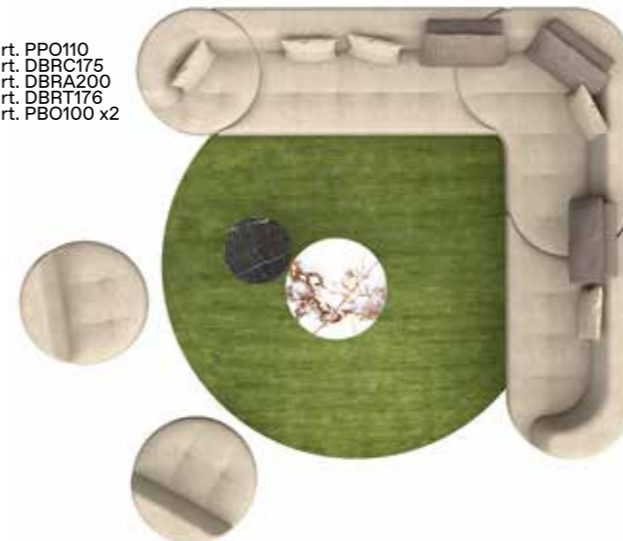

art. DBRB395L
art. PBRB100L x2

art. DBRDT212
art. PPO110
art. DBRDT212
art. PPO110
art. PBRB110 x2

L/W 286/322 H 72 P/D 124/133 cm
W 112,6"/126,8" H 28,3" D 48,8"/52,4"
H seduta - seat 41 cm/16,1"

L/W 286/322 H 72 P/D 124/133 cm
W 112,6"/126,8" H 28,3" D 48,8"/52,4"
H seduta - seat 41 cm/16,1"

L/W 192/228 H 72 P/D 110
W 75,6"/89,8" H 28,3" D 43,3"
H seduta - seat 41 cm/ 16,1"

L/W 204/240 H 72 P/D 110
W 80,3"/94,5" H 28,3" D 43,3"
H seduta - seat 41 cm/ 16,1"

L/W 204/240 H 72 P/D 110
W 80,3"/94,5" H 28,3" D 43,3"
H seduta - seat 41 cm/ 16,1"

L/W 204/240 H 72 P/D 124/133
W 80,3"/94,5" H 28,3" D 48,8"/52,4"
H seduta - seat 41 cm/ 16,1"

L/W 200 H 72 P/D 150
W 78,7" H 28,3" D 59,1"
H seduta - seat 41 cm/ 16,1"

L/W 200 H 72 P/D 150
W 78,7" H 28,3" D 59,1"
H seduta - seat 41 cm/ 16,1"

L/W 190 H 72 P/D 190
W 74,8" H 28,3" D 74,8"
H seduta - seat 41 cm/ 16,1"

Ø 110 H 72 cm
W 43,3" H 28,3" D 74,8"
H seduta - seat 41 cm/16,1"

bordone | composizioni/compositions

art. PPO110
art. DBRC175
art. DBRA200
art. DBRT176
art. PBO100 x2