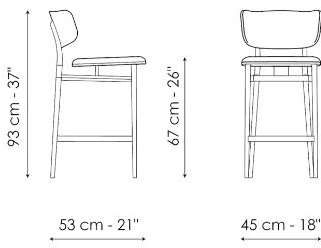

Data sheet

Noor too H 67

Width: 53cm

Depth: 45cm

Height: 93cm

Noor too H 77

Width: 53cm

Depth: 45cm

Height: 103cm

Finishes

LEGS

Metal

Painted metal
Mat white

Painted metal
Supreme anthracite

Painted metal
Mat dove grey

Painted metal
Mat brown