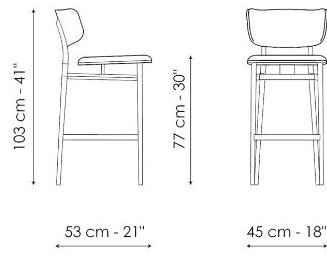

Data sheet

Noor too H 67

Width: 53cm

Depth: 45cm

Height: 93cm

Noor too H 77

Width: 53cm

Depth: 45cm

Height: 103cm

Finishes

LEGS

Metal

Painted metal
Mat white

Painted metal
Supreme anthracite

Painted metal
Mat dove grey

Painted metal
Mat brown