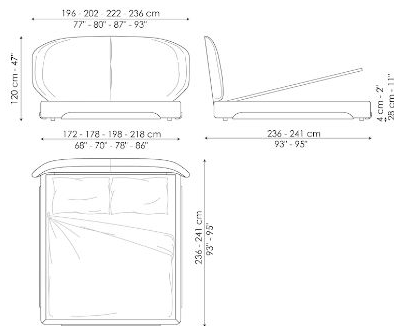

Data sheet

Olos bed

Width: 196-202-220-236cm

Depth: 233-238cm

Height: 100cm

Olos bed plus

Width: 196-202-220-236cm

Depth: 233-238cm

Height: 100cm

Olos bed open

Width: 196-202-220-236cm

Depth: 233-238cm

Height: 100cm

Olos bed hi plus

Width: 196-202-220-236cm

Depth: 236-241cm

Height: 120cm

Olos bed hi open

Width: 196-202-220-236cm

Depth: 236-241cm

Height: 120cm

Finishes

STRUCTURE

Wood