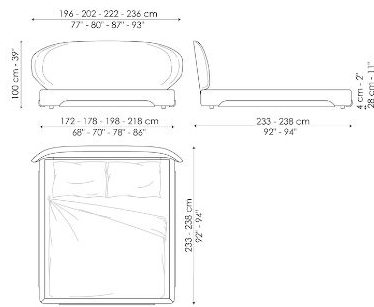

personality are the characteristics of this bed. The sober details of the curved wood represent the outer sections of the bed and their design extends into the elliptical, naturally enveloping headboard. There is also a version with a higher bed frame (Olos bed plus), a version with high headboard (Olos bed hi) or the version with storage (Olos bed open), all of which can be combined with each other to satisfy the widest range of requests and requirements.

Data sheet

Olos bed

Width: 196-202-220-236cm

Depth: 233-238cm

Height: 100cm

Olos bed plus

Width: 196-202-220-236cm

Depth: 233-238cm

Height: 100cm

Olos bed open

Width: 196-202-220-236cm

Depth: 233-238cm

Height: 100cm

Olos bed hi plus

Width: 196-202-220-236cm

Depth: 236-241cm

Height: 120cm

Olos bed hi open

Width: 196-202-220-236cm

Depth: 236-241cm

Height: 120cm

Finishes

STRUCTURE

Wood