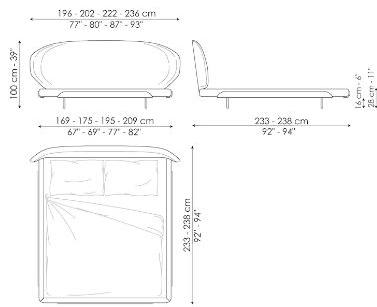

personality are the characteristics of this bed. The sober details of the curved wood represent the outer sections of the bed and their design extends into the elliptical, naturally enveloping headboard. There is also a version with a higher bed frame (Olos bed plus), a version with high headboard (Olos bed hi) or the version with storage (Olos bed open), all of which can be combined with each other to satisfy the widest range of requests and requirements.

Data sheet

Olos bed

Width: 196-202-220-236cm

Depth: 233-238cm

Height: 100cm

Olos bed plus

Width: 196-202-220-236cm

Depth: 233-238cm

Height: 100cm

Olos bed open

Width: 196-202-220-236cm

Depth: 233-238cm

Height: 100cm

Olos bed hi plus

Width: 196-202-220-236cm

Depth: 236-241cm

Height: 120cm

Olos bed hi open

Width: 196-202-220-236cm

Depth: 236-241cm

Height: 120cm

Finishes

STRUCTURE

Wood