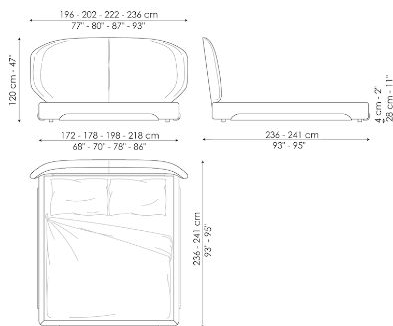

Data sheet

Olos bed

Width: 196-202-220-236cm

Depth: 233-238cm

Height: 100cm

Olos bed plus

Width: 196-202-220-236cm

Depth: 233-238cm

Height: 100cm

Olos bed open

Width: 196-202-220-236cm

Depth: 233-238cm

Height: 100cm

Olos bed hi plus

Width: 196-202-220-236cm

Depth: 236-241cm

Height: 120cm

Olos bed hi open

Width: 196-202-220-236cm

Depth: 236-241cm

Height: 120cm

Finishes

STRUCTURE

Wood