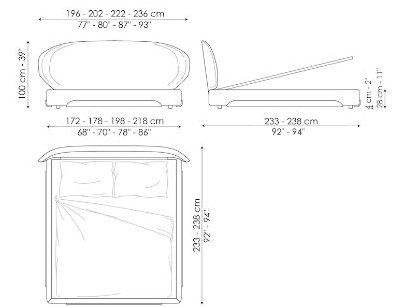

personality are the characteristics of this bed. The sober details of the curved wood represent the outer sections of the bed and their design extends into the elliptical, naturally enveloping headboard. There is also a version with a higher bed frame (Olos bed plus), a version with high headboard (Olos bed hi) or the version with storage (Olos bed open), all of which can be combined with each other to satisfy the widest range of requests and requirements.

Data sheet

Olos bed

Width: 196-202-220-236cm

Depth: 233-238cm

Height: 100cm

Olos bed plus

Width: 196-202-220-236cm

Depth: 233-238cm

Height: 100cm

Olos bed open

Width: 196-202-220-236cm

Depth: 233-238cm

Height: 100cm

Olos bed hi plus

Width: 196-202-220-236cm

Depth: 236-241cm

Height: 120cm

Olos bed hi open

Width: 196-202-220-236cm

Depth: 236-241cm

Height: 120cm

Finishes

STRUCTURE

Wood