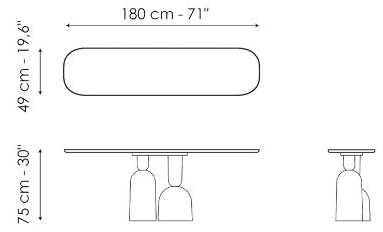

# Data sheet

Width: 140cm  
Depth: 49cm  
Height:  $\pm$  75cm

Width: 160cm  
Depth: 49cm  
Height:  $\pm$  75cm

Width: 180cm  
Depth: 49cm  
Height:  $\pm$  75cm

Width: 200cm  
Depth: 49cm  
Height:  $\pm$  75cm