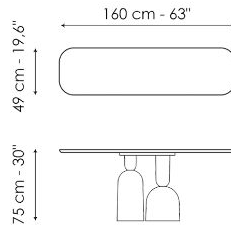

# Data sheet

Width: 140cm  
Depth: 49cm  
Height:  $\pm$  75cm

Width: 160cm  
Depth: 49cm  
Height:  $\pm$  75cm

Width: 180cm  
Depth: 49cm  
Height:  $\pm$  75cm

Width: 200cm  
Depth: 49cm  
Height:  $\pm$  75cm