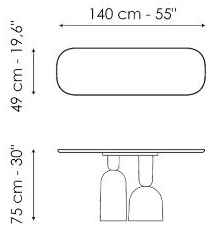

# Data sheet

Width: 140cm  
Depth: 49cm  
Height:  $\pm$  75cm

Width: 160cm  
Depth: 49cm  
Height:  $\pm$  75cm

Width: 180cm  
Depth: 49cm  
Height:  $\pm$  75cm

Width: 200cm  
Depth: 49cm  
Height:  $\pm$  75cm