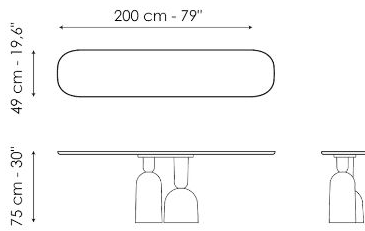

# Data sheet

Width: 140cm  
Depth: 49cm  
Height:  $\pm$  75cm

Width: 160cm  
Depth: 49cm  
Height:  $\pm$  75cm

Width: 180cm  
Depth: 49cm  
Height:  $\pm$  75cm

Width: 200cm  
Depth: 49cm  
Height:  $\pm$  75cm