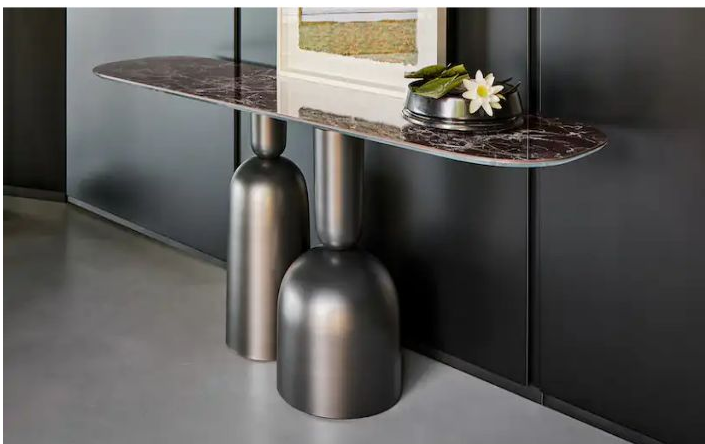

# Cop Console

Designer: **Roberto Paoli**

The top of the Cop Console acts as a “magic mirror”, reflecting and changing the meaning of things. The archetypal champagne flute, turned upside down and enlarged, defines the design of the base which consists of two large metal pedestals. The top is a contrast, an element

of pure geometry that underlines the demarcation line with the upside-down world imagined by Roberto Paoli. The modern entryway console is available with a single colour painted metal base and a top in wood, ceramic or marble.