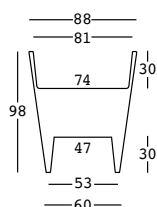

reverse

design Matteo Ragni

STRUTTURA/STRUCTURE

PE - Polietilene/Polyethylene
colore base/basic colour

6227

CAPACITY:

Lt 57-37

GROSS WEIGHT: