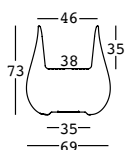

drop

design Emmanuel Babled

STRUTTURA/STRUCTURE

PE - Polietilene/Polyethylene
colore base/basic colour

6254

CAPACITY:

Lt 47

GROSS WEIGHT:

kg 11,3