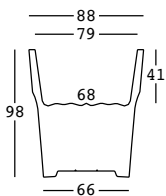

STRUTTURA/STRUCTURE

PE - Polietilene/Polyethylene
colore base/basic colour

6223

CAPACITY:

Lt 176

GROSS WEIGHT:

kg 26,2

ACCESSORIES:

A4668

Kit fissaggio a terra
Plust set 2 (**Necessita**
di 2 kit)/Ground fixing
kit Plust set 2 (**Needs**
2 kit)