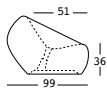

boom sofa

design Marco Gregori

STRUTTURA/STRUCTURE

PE - Polietilene/*Polyethylene*
colore base/*basic colour*

6478

6480 DECOR

GROSS WEIGHT:

kg 41