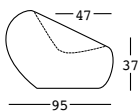

boom armchair

design Marco Gregori

STRUTTURA/STRUCTURE

PE - Polietilene/Polyethylene
colore base/basic colour

6474

6482 DECOR

GROSS WEIGHT:

kg 20