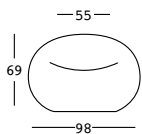

boom armchair

design Marco Gregori

STRUTTURA/STRUCTURE

PE - Polietilene/Polyethylene
colore base/basic colour

6474

6482 DECOR

GROSS WEIGHT:

kg 20