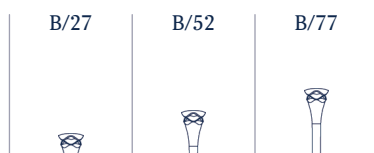

Descripción lámpara / Lamps description:

230V 50Hz | IP-66 | IK 8 | TRIAC | 8 W LED / CRI: 90 / 2700K 860 lm fuente de luz / light source |

Ref	Acabados / Finishing	Ean13
3400340027	Regulable Triac - Gris Piedra Dimmable Triac - Stone Grey	8436544896250

bover
barcelona lights

Avda. Catalunya 173
Poligon Ind. Sud
08440 Cardedeu
Barcelona, Spain

T. +34 938 713 152
F. +34 938 462 089
info@bover.es
www.bover.es

Familia / Family: Cornet