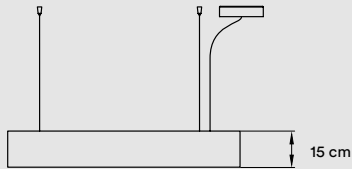

REF.

SPRO SG 21 LED DIM0-10V
SPRO SG 21 LED DIMDALI & DIMBT

LIGHT SOURCE

Class I

120 - 277V: Dimmable 0-10V & DALI
220-240V: Dimmable Bluetooth - BT

Driver:

- CC 1400mA &
- CC 700mA

LED Integrated:

Led module 700mA, 360lm/module
Energy class A⁺

3000K, CRI90, 85W, 50-60Hz

PACKAGING

Box Size: 117 × 114 × 50 cm - Wood crated for transport

Box Volume: 0,667 m³

Weight: Gross - 52,1 Kg | Net - 11,9 Kg

MATERIALS & COMPONENTS

Opaque Wood Shell

Wood Veneer Spirals

- White Acrylic Top Diffuser
Black is available if you want no upward light diffusion
- Transparent Acrylic Bottom Diffuser

Black Metal Canopy:

ø 17,6 cm - DIM0-10V & BT
ø 23,6 cm - DALI

4 Black Steel Cables: 2 m drop

Black Electrical Cable: 2 m drop

FINISHES

WOOD SHELL

21 Natural Cherry

WOOD VENEER SPIRALS

21 Natural Cherry