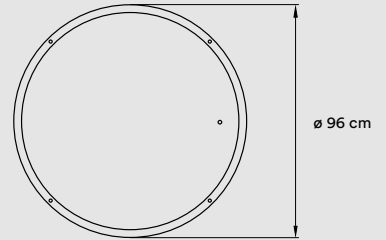

REF.

SPRO SG 21 LED DIM0-10V
SPRO SG 21 LED DIMDALI & DIMBT

LIGHT SOURCE

Class I

120 - 277V: Dimmable 0-10V & DALI
220-240V: Dimmable Bluetooth - BT

Driver:

- CC 1400mA &
- CC 700mA

LED Integrated:

Led module 700mA, 360lm/module
Energy class A⁺

3000K, CRI90, 85W, 50-60Hz

PACKAGING

Box Size: 117 × 114 × 50 cm - Wood crated for transport

Box Volume: 0,667 m³

Weight: Gross - 52,1 Kg | Net - 11,9 Kg

MATERIALS & COMPONENTS

Opaque Wood Shell

Wood Veneer Spirals

- White Acrylic Top Diffuser
Black is available if you want no upward light diffusion
- Transparent Acrylic Bottom Diffuser

Black Metal Canopy:

ø 17,6 cm - DIM0-10V & BT
ø 23,6 cm - DALI

4 Black Steel Cables: 2 m drop

Black Electrical Cable: 2 m drop

FINISHES

WOOD SHELL

21 Natural Cherry

WOOD VENEER SPIRALS

21 Natural Cherry