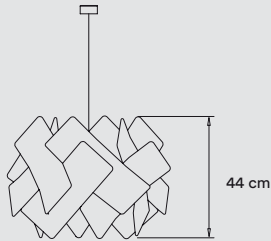

REF.

SC SG BK
SC SG WH
SC SG NI

LIGHT SOURCE

Class I

220 - 250V

E27 Lamp Holder

Recommended Bulb - Not Included
LED Globe DIM 12 W, 900 lm*
Energy Class E

*Measurements obtained by theoretical calculations at LZf using ivory white shades & recommended bulbs.
Veneer Ref: 20 Ivory White.

PACKAGING

Box Size: 66 × 66 × 62 cm

Box Volume: 0,27 m³

Weight: Gross - 5,3 Kg | Net - 1,2 Kg

MATERIALS & COMPONENTS

Wood Veneer Shade

Metal Tripod & Canopy: ø 8 cm

Electrical Cable: 2,5 m drop

FINISHES

WOOD VENEER

	20 Ivory White		26 Red
	21 Natural Cherry		28 Blue
	22 Natural Beech		29 Grey
	24 Yellow		33 Pale Rose
	25 Orange		34 Sea Blue

CANOPY, CABLE & TRIPOD

- BK-Matte Black / Black Cable & Black Tripod
- WH-Matte White / White Cable & White Tripod
- NI-Matte Nickel / Transparent Cable & Nickel Tripod