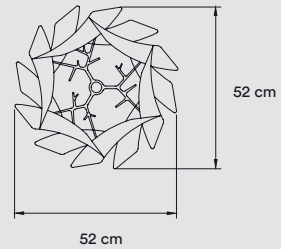

REF.

SC SG BK
SC SG WH
SC SG NI

LIGHT SOURCE

Class I

220 - 250V

E27 Lamp Holder

Recommended Bulb - Not Included
LED Globe DIM 12 W, 900 lm*
Energy Class E

*Measurements obtained by theoretical calculations at LZf using ivory white shades & recommended bulbs.
Veneer Ref: 20 Ivory White.

PACKAGING

Box Size: 66 × 66 × 62 cm

Box Volume: 0,27 m³

Weight: Gross - 5,3 Kg | Net - 1,2 Kg

MATERIALS & COMPONENTS

Wood Veneer Shade

Metal Tripod & Canopy: ø 8 cm

Electrical Cable: 2,5 m drop

FINISHES

WOOD VENEER

	20 Ivory White		26 Red
	21 Natural Cherry		28 Blue
	22 Natural Beech		29 Grey
	24 Yellow		33 Pale Rose
	25 Orange		34 Sea Blue

CANOPY, CABLE & TRIPOD

- BK-Matte Black / Black Cable & Black Tripod
- WH-Matte White / White Cable & White Tripod
- NI-Matte Nickel / Transparent Cable & Nickel Tripod