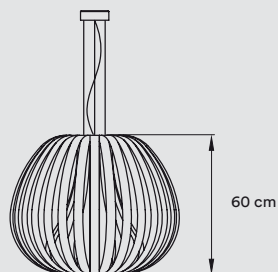

REF.

POPPY SM

LIGHT SOURCE

Class I

220 - 250V

E27 Lamp Holder

Recommended Bulbs - Not Included
LED Spherical DIM 11 W, 486 lm*
Energy Class F

*Measurements obtained by theoretical calculations at LZf using ivory white shades & recommended bulbs.
Veneer Ref: 20 Ivory White.

PACKAGING

Box size: 76 × 76 × 77 cm

Box volume: 0,44 m³

Weight: Gross - 7,6 Kg | Net - 2,9 Kg

MATERIALS & COMPONENTS

Wood Veneer Shade

Nickel Metal Canopy: ø 12 cm

3 Steel Cable: 2,5 m drop

Transparent Electrical Cable: 2,5 m drop

FINISHES

WOOD VENEER

	20 Ivory White		26 Red
	21 Natural Cherry		28 Blue
	22 Natural Beech		29 Grey
	24 Yellow		33 Pale Rose
	25 Orange		34 Sea Blue