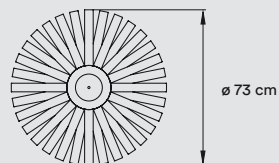

REF.

POPPY SM

LIGHT SOURCE

Class I

220 - 250V

E27 Lamp Holder

Recommended Bulbs - Not Included
LED Spherical DIM 11 W, 486 lm*
Energy Class F

*Measurements obtained by theoretical calculations at LZf using ivory white shades & recommended bulbs.
Veneer Ref: 20 Ivory White.

PACKAGING

Box size: 76 × 76 × 77 cm

Box volume: 0,44 m³

Weight: Gross - 7,6 Kg | Net - 2,9 Kg

MATERIALS & COMPONENTS

Wood Veneer Shade

Nickel Metal Canopy: ø 12 cm

3 Steel Cable: 2,5 m drop

Transparent Electrical Cable: 2,5 m drop

FINISHES

WOOD VENEER

	20 Ivory White		26 Red
	21 Natural Cherry		28 Blue
	22 Natural Beech		29 Grey
	24 Yellow		33 Pale Rose
	25 Orange		34 Sea Blue