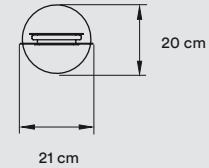

REF.

LENS SOV P BK LED
LENS SOV P IV LED
LENS SOV P NI LED
LENS SOV P GD LED

LIGHT SOURCE

Class II

230V: Dimmable

Driver:

Constant Voltage 24V

LED Integrated:

Led module
Energy class F

3000 K, CRI>90, 24W, 50-60Hz, 573 lm*

*Measurements obtained by theoretical calculations at LZf using ivory white shades. Veneer Ref: 20 Ivory White.

PACKAGING

Box Size: 150 × 33 × 8 cm

Box Volume: 0,04 m³

Weight: Gross - 10 Kg | Net - 3,9 Kg

MATERIALS & COMPONENTS

Wood Veneer Shade

Metal Ring, Stem & Base

Black Electrical Cable with Dimming Switch: 185 cm

FINISHES

WOOD VENEER

	20 Ivory White		29 Grey
	21 Natural Cherry		33 Pale Rose
	22 Natural Beech		34 Sea Blue
	24 Yellow		

METAL

	BK-Matte Black		NI-Matte Nickel
	IV-Matte Ivory		GD-Gold