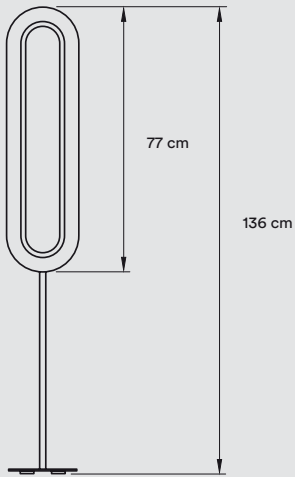

REF.

LENS SOV P BK LED
LENS SOV P IV LED
LENS SOV P NI LED
LENS SOV P GD LED

LIGHT SOURCE

Class II

230V: Dimmable

Driver:

Constant Voltage 24V

LED Integrated:

Led module
Energy class F

3000 K, CRI>90, 24W, 50-60Hz, 573 lm*

*Measurements obtained by theoretical calculations at LZf using ivory white shades. Veneer Ref: 20 Ivory White.

PACKAGING

Box Size: 150 × 33 × 8 cm

Box Volume: 0,04 m³

Weight: Gross - 10 Kg | Net - 3,9 Kg

MATERIALS & COMPONENTS

Wood Veneer Shade

Metal Ring, Stem & Base

Black Electrical Cable with Dimming Switch: 185 cm

FINISHES

WOOD VENEER

	20 Ivory White		29 Grey
	21 Natural Cherry		33 Pale Rose
	22 Natural Beech		34 Sea Blue
	24 Yellow		

METAL

	BK-Matte Black		NI-Matte Nickel
	IV-Matte Ivory		GD-Gold