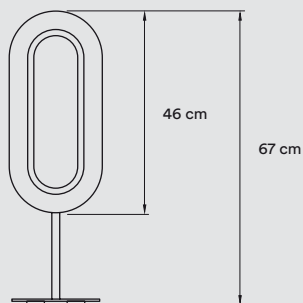

REF.

LENS OV M BK LED
LENS OV M IV LED
LENS OV M NI LED
LENS OV M GD LED

LIGHT SOURCE

Class II

230V: Dimmable

Driver:

Constant Voltage 24V

LED Integrated:

Led module
Energy class F

3.000K, CRI>90, 15W, 50-60Hz, 325 lm*

*Measurements obtained by theoretical calculations at LZf using ivory white shades. Veneer Ref: 20 Ivory White.

PACKAGING

Box Size: 87 × 33 × 8 cm

Box Volume: 0,02 m³

Weight: Gross - 5,3 Kg | Net - 2,9 Kg

MATERIALS & COMPONENTS

Wood Veneer Shade

Metal Ring, Stem & Base

Black Electrical Cable with Dimming Switch: 145 cm

Plug-in Driver

FINISHES

WOOD VENEER

20 Ivory White	29 Grey
21 Natural Cherry	33 Pale Rose
22 Natural Beech	34 Sea Blue
24 Yellow	

METAL

BK-Matte Black	NI-Matte Nickel
IV-Matte Ivory	GD-Gold