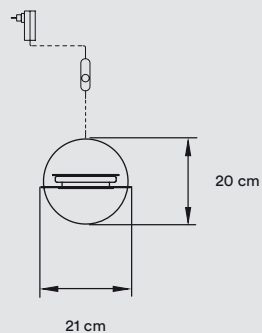

REF.

LENS OV M BK LED
LENS OV M IV LED
LENS OV M NI LED
LENS OV M GD LED

LIGHT SOURCE

Class II

230V: Dimmable

Driver:

Constant Voltage 24V

LED Integrated:

Led module
Energy class F

3.000K, CRI>90, 15W, 50-60Hz, 325 lm*

*Measurements obtained by theoretical calculations at LZf using ivory white shades. Veneer Ref: 20 Ivory White.

PACKAGING

Box Size: 87 × 33 × 8 cm

Box Volume: 0,02 m³

Weight: Gross - 5,3 Kg | Net - 2,9 Kg

MATERIALS & COMPONENTS

Wood Veneer Shade

Metal Ring, Stem & Base

Black Electrical Cable with Dimming Switch: 145 cm

Plug-in Driver

FINISHES

WOOD VENEER

20 Ivory White	29 Grey
21 Natural Cherry	33 Pale Rose
22 Natural Beech	34 Sea Blue
24 Yellow	

METAL

BK-Matte Black	NI-Matte Nickel
IV-Matte Ivory	GD-Gold