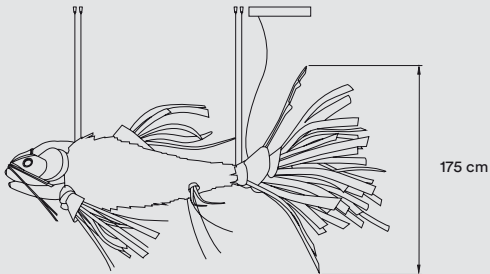

REF.

KOI LS LED DIM0-10V
KOI LS LED DIMDALI
KOI LS LED DIMBT

LIGHT SOURCE

Class I

120 - 277V: Dimmable 0-10V or DALI
220 - 240V: Bluetooth Dimming

Drivers:

2 Constant Current 3000mA

LED Integrated:

Led module
Energy class F

4000/5000K, CRI>90, 160W, 50-60Hz, 10440 lm*

*Measurements obtained by theoretical calculations at LZf using ivory white shades. Veneer Ref: 20 Ivory White.

PACKAGING

Box sizes:

Body

Box 1: 229 × 80 × 92 cm | 1,69 m³ | 117 Kg

Head + Tail

Box 2: 166 × 107 × 188 cm | 3,34 m³ | 148 Kg

Weight: Gross - 265 Kg | Net - 33 Kg

MATERIALS & COMPONENTS

Oak & Birch Wood

Wood Veneer Diffuser

Nickel Metal Canopy:
56 × 16 × 6 cm

4 Steel Cables: 5 m drop

Transparent Electrical Cable 5 m drop

FINISHES

WOOD VENEER

20 Ivory White

22 Natural Beech