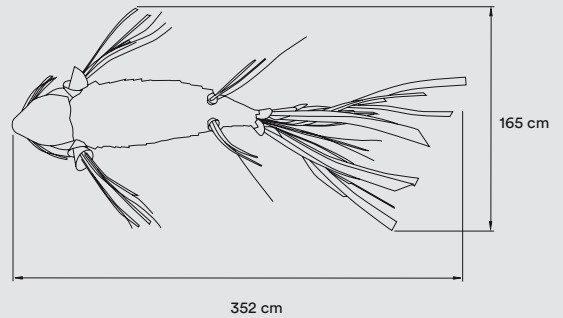

REF.

KOI LS LED DIM0-10V
KOI LS LED DIMDALI
KOI LS LED DIMBT

LIGHT SOURCE

Class I

120 - 277V: Dimmable 0-10V or DALI
220 - 240V: Bluetooth Dimming

Drivers:

2 Constant Current 3000mA

LED Integrated:

Led module
Energy class F

4000/5000K, CRI>90, 160W, 50-60Hz, 10440 lm*

*Measurements obtained by theoretical calculations at LZf using ivory white shades. Veneer Ref: 20 Ivory White.

PACKAGING

Box sizes:

Body

Box 1: 229 × 80 × 92 cm | 1,69 m³ | 117 Kg

Head + Tail

Box 2: 166 × 107 × 188 cm | 3,34 m³ | 148 Kg

Weight: Gross - 265 Kg | Net - 33 Kg

MATERIALS & COMPONENTS

Oak & Birch Wood

Wood Veneer Diffuser

Nickel Metal Canopy:
56 × 16 × 6 cm

4 Steel Cables: 5 m drop

Transparent Electrical Cable 5 m drop

FINISHES

WOOD VENEER

20 Ivory White

22 Natural Beech