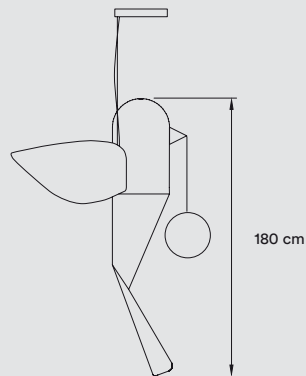

MATERIALS & COMPONENTS

Oak & Birch Wood

Wood Veneer Diffuser

Frosted Glass Ball

Nickel Metal Canopy
 34 × 11,5 × 5 cm - DIM0-10V
 56 × 16 × 6 cm - BT & DALI

3 Steel Cables: 5 m drop

Transparent Electrical Cables: 5 m drop

MATERIALS & COMPONENTS

Oak & Birch Wood

Wood Veneer Diffuser

Frosted Glass Ball

Nickel Metal Canopy:

34 × 11,5 × 5 cm - DIM0-10V

56 × 16 × 6 cm - BT & DALI

2 Steel Cables: 5 m drop

2 Transparent Electrical Cables: 5 m drop

FINISHES**WOOD VENEER**

 20 Ivory White

PACKAGING

Box size: 125 × 55 × 50 cm

Box volume: 0,35 m³

Weight: Gross - 54,5 Kg | Net - 11,5 Kg

**REF.**