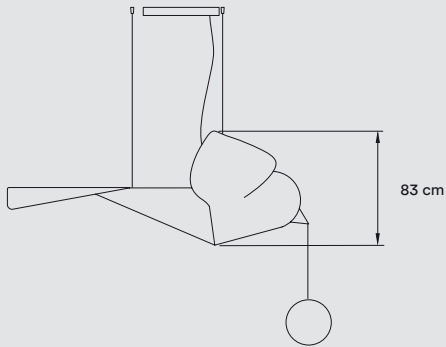

REF.

BIRD LS H LED DIM0-10V
BIRD LS H LED DALI
BIRD LS H LED DIMBT

LIGHT SOURCE

Class I

120 - 277V: Dimmable 0-10V or DALI
220 - 240V: Bluetooth Dimming

Driver:

Constant Current 2100mA

LED Integrated:

Led module
Energy class F

4.000K, CRI>90, 90W, 50-60Hz, 5280 lm*

*Measurements obtained by theoretical calculations at LZf using ivory white shades. Veneer Ref: 20 Ivory White.

E27 Lamp Holder

Recommended Bulb - Included
LED Spherical DIM 11 W, 3000 K
Energy class F

MATERIALS & COMPONENTS

Oak & Birch Wood

Wood Veneer Diffuser

Frosted Glass Ball

Nickel Metal Canopy
34 × 11,5 × 5 cm - DIM0-10V
56 × 16 × 6 cm - BT & DALI

3 Steel Cables: 5 m drop

Transparent Electrical Cables: 5 m drop

FINISHES

WOOD VENEER

20 Ivory White

PACKAGING

Box size: 188 × 93 × 92 cm

Box volume: 1,60 m³

Weight: Gross - 116 Kg | Net - 25 Kg