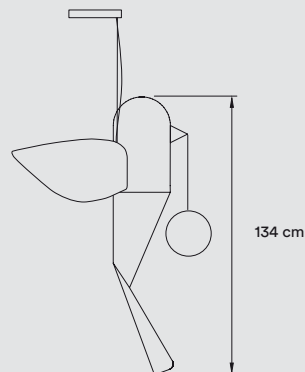

3 Steel Cables: 5 m drop

2 Transparent Electrical Cables: 5 m drop

FINISHES**WOOD VENEER**

 20 Ivory White

PACKAGING

Box size: 125 × 55 × 50 cm

Box volume: 0,35 m³

Weight: Gross - 54,5 Kg | Net - 11,5 Kg

MATERIALS & COMPONENTS

Oak & Birch Wood

Wood Veneer Diffuser

Frosted Glass Ball

Nickel Metal Canopy
 34 × 11,5 × 5 cm - DIM0-10V
 56 × 16 × 6 cm - BT & DALI

3 Steel Cables: 5 m drop

Transparent Electrical Cables: 5 m drop

FINISHES**WOOD VENEER**

 20 Ivory White

PACKAGING

Box size: 188 × 93 × 92 cm

Box volume: 1,60 m³

Weight: Gross - 116 Kg | Net - 25 Kg

**REF.**

BIRDY LS V LED DIM0-10V
 BIRDY LS V LED DIMDALI
 BIRDY LS V LED DIMBT

MATERIALS & COMPONENTS

Oak & Birch Wood

Wood Veneer Diffuser

Frosted Glass Ball

Nickel Metal Canopy:

34 × 11,5 × 5 cm - DIM0-10V

56 × 16 × 6 cm - BT & DALI

2 Steel Cables: 5 m drop