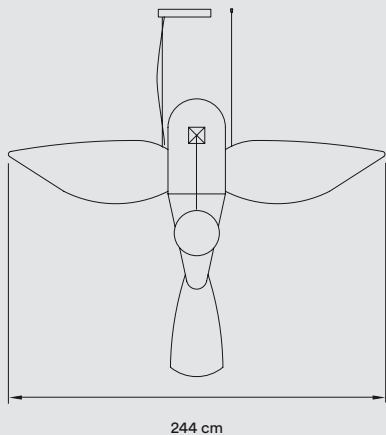

Recommended Bulb - Included
 LED Spherical DIM 11 W, 3000 K
 Energy class F

MATERIALS & COMPONENTS

Oak & Birch Wood

Wood Veneer Diffuser

Frosted Glass Ball

Nickel Metal Canopy:

34 × 11,5 × 5 cm - DIM0-10V

56 × 16 × 6 cm - BT & DALI

MATERIALS & COMPONENTS

Oak & Birch Wood

Wood Veneer Diffuser

Frosted Glass Ball

Nickel Metal Canopy
 34 × 11,5 × 5 cm - DIM0-10V
 56 × 16 × 6 cm - BT & DALI

3 Steel Cables: 5 m drop

Transparent Electrical Cables: 5 m drop

MATERIALS & COMPONENTS

Oak & Birch Wood

Wood Veneer Diffuser

Frosted Glass Ball

Nickel Metal Canopy:

34 × 11,5 × 5 cm - DIM0-10V

56 × 16 × 6 cm - BT & DALI

2 Steel Cables: 5 m drop

2 Transparent Electrical Cables: 5 m drop

FINISHES**WOOD VENEER**

 20 Ivory White

PACKAGING

Box size: 125 × 55 × 50 cm

Box volume: 0,35 m³

Weight: Gross - 54,5 Kg | Net - 11,5 Kg

**REF.**