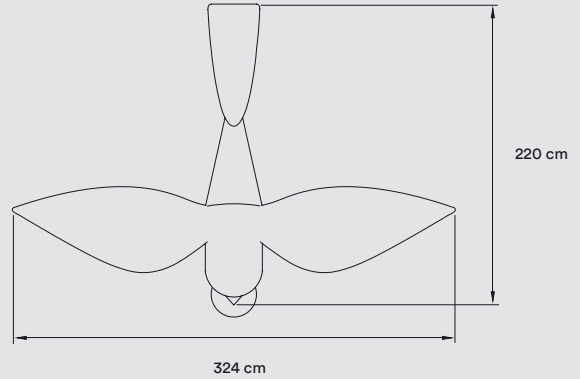

REF.

BIRD LS H LED DIM0-10V
BIRD LS H LED DALI
BIRD LS H LED DIMBT

LIGHT SOURCE

Class I

120 - 277V: Dimmable 0-10V or DALI
220 - 240V: Bluetooth Dimming

Driver:

Constant Current 2100mA

LED Integrated:

Led module
Energy class F

4.000K, CRI>90, 90W, 50-60Hz, 5280 lm*

*Measurements obtained by theoretical calculations at LZf using ivory white shades. Veneer Ref: 20 Ivory White.

E27 Lamp Holder

Recommended Bulb - Included
LED Spherical DIM 11 W, 3000 K
Energy class F

MATERIALS & COMPONENTS

Oak & Birch Wood

Wood Veneer Diffuser

Frosted Glass Ball

Nickel Metal Canopy
34 × 11,5 × 5 cm - DIM0-10V
56 × 16 × 6 cm - BT & DALI

3 Steel Cables: 5 m drop

Transparent Electrical Cables: 5 m drop

FINISHES

WOOD VENEER

20 Ivory White

PACKAGING

Box size: 188 × 93 × 92 cm

Box volume: 1,60 m³

Weight: Gross - 116 Kg | Net - 25 Kg