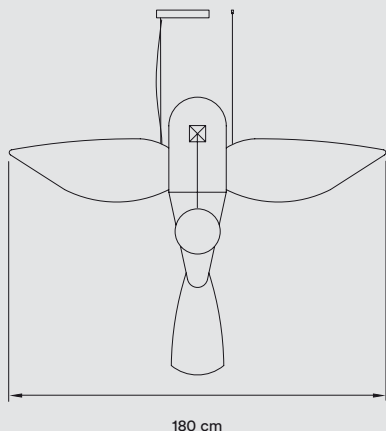

Recommended Bulb - Included
 LED Spherical DIM 11 W, 3000 K
 Energy class F

MATERIALS & COMPONENTS

Oak & Birch Wood

Wood Veneer Diffuser

Frosted Glass Ball

Nickel Metal Canopy:

34 × 11,5 × 5 cm - DIM0-10V

56 × 16 × 6 cm - BT & DALI

MATERIALS & COMPONENTS

Oak & Birch Wood

Wood Veneer Diffuser

Frosted Glass Ball

Nickel Metal Canopy
 34 × 11,5 × 5 cm - DIM0-10V
 56 × 16 × 6 cm - BT & DALI

3 Steel Cables: 5 m drop

Transparent Electrical Cables: 5 m drop

FINISHES**WOOD VENEER**

 20 Ivory White

PACKAGING

Box size: 188 × 93 × 92 cm

Box volume: 1,60 m³

Weight: Gross - 116 Kg | Net - 25 Kg

**REF.**

BIRDY LS V LED DIM0-10V
 BIRDY LS V LED DIMDALI
 BIRDY LS V LED DIMBT

MATERIALS & COMPONENTS

Oak & Birch Wood

Wood Veneer Diffuser

Frosted Glass Ball

Nickel Metal Canopy:

34 × 11,5 × 5 cm - DIM0-10V

56 × 16 × 6 cm - BT & DALI

2 Steel Cables: 5 m drop