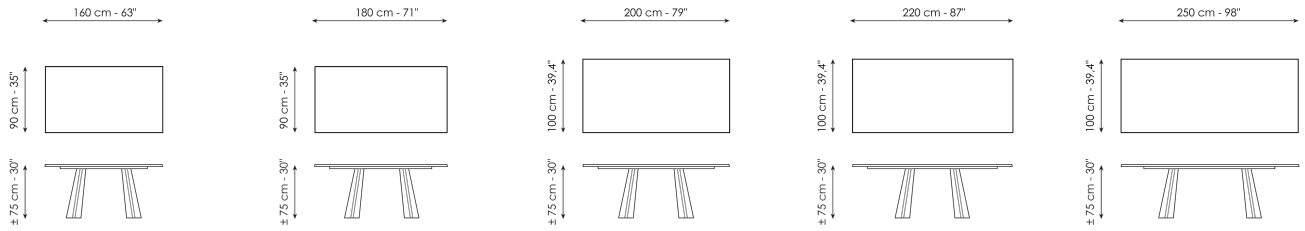

Width: 160cm
Depth: 90cm
Height: ± 75cm

Width: 180cm
Depth: 90cm
Height: ± 75cm

Width: 200cm
Depth: 100cm
Height: ± 75cm

Width: 220cm
Depth: 100cm
Height: ± 75cm

Width: 250cm
Depth: 100cm
Height: ± 75cm

Width: 300cm
Depth: 100cm
Height: ± 75cm

Width: 300cm
Depth: 120cm
Height: ± 75cm

Width: 180cm
Depth: 100cm
Height: ± 75cm

Width: 200cm
Depth: 108cm
Height: ± 75cm

Width: 250cm
Depth: 112cm
Height: ± 75cm

Width: 280cm
Depth: 115cm
Height: ± 75cm

Width: 300cm
Depth: 120cm
Height: ± 75cm

Width: 300cm
Depth: 140cm
Height: ± 75cm

Width: 120cm
Depth: 120cm
Height: ± 75cm

Width: 140cm
Depth: 140cm
Height: ± 75cm

Width: 160cm
Depth: 160cm
Height: ± 75cm

Width: 180cm
Depth: 180cm
Height: ± 75cm

Width: 160/240cm
Depth: 90cm
Height: ± 75cm

Width: 180/260cm
Depth: 90cm
Height: ± 75cm

Width: 200/300cm
Depth: 100cm
Height: ± 75cm

Rectangular top

Wood

Veneered wood
Walnut Canaletto