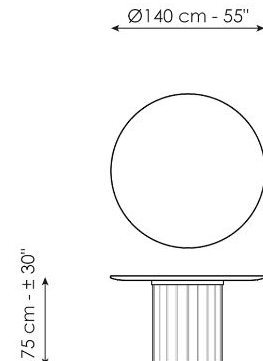

elegant and surprising elongated cylinder that recalls the shape of a Greek column and which pushes the design towards ancient architectural horizons.

Data sheet

Width: 200cm
Depth: 108cm
Height: ± 75cm

Width: 250cm
Depth: 112cm
Height: ± 75cm

Width: 280cm
Depth: 115cm
Height: ± 75cm

Width: 300cm
Depth: 120cm
Height: ± 75cm

Width: 300cm
Depth: 140cm
Height: ± 75cm

Width: 140cm
Depth: 140cm
Height: ± 75cm

Width: 160cm
Depth: 160cm
Height: ± 75cm

Width: 180cm
Depth: 180cm
Height: ± 75cm

Finishes

BARREL SHAPED TOP

Wood

Veneered wood
Walnut Canaletto

Solid wood
Brushed coal oak

Solid wood
Brushed natural oak