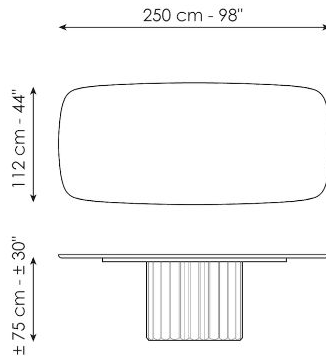

elegant and surprising elongated cylinder that recalls the shape of a Greek column and which pushes the design towards ancient architectural horizons.

Data sheet

Width: 200cm
Depth: 108cm
Height: ± 75cm

Width: 250cm
Depth: 112cm
Height: ± 75cm

Width: 280cm
Depth: 115cm
Height: ± 75cm

Width: 300cm
Depth: 120cm
Height: ± 75cm

Width: 300cm
Depth: 140cm
Height: ± 75cm

Width: 140cm
Depth: 140cm
Height: ± 75cm

Width: 160cm
Depth: 160cm
Height: ± 75cm

Width: 180cm
Depth: 180cm
Height: ± 75cm

Finishes

BARREL SHAPED TOP

Wood

Veneered wood
Walnut Canaletto

Solid wood
Brushed coal oak

Solid wood
Brushed natural oak