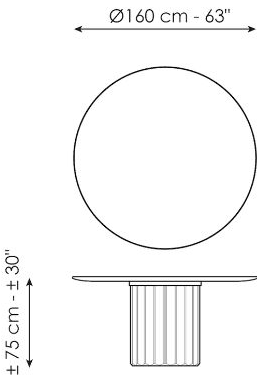

elegant and surprising elongated cylinder that recalls the shape of a Greek column and which pushes the design towards ancient architectural horizons.

Data sheet

Width: 200cm
Depth: 108cm
Height: ± 75cm

Width: 250cm
Depth: 112cm
Height: ± 75cm

Width: 280cm
Depth: 115cm
Height: ± 75cm

Width: 300cm
Depth: 120cm
Height: ± 75cm

Width: 300cm
Depth: 140cm
Height: ± 75cm

Width: 140cm
Depth: 140cm
Height: ± 75cm

Width: 160cm
Depth: 160cm
Height: ± 75cm

Width: 180cm
Depth: 180cm
Height: ± 75cm

Finishes

BARREL SHAPED TOP

Wood

Veneered wood
Walnut Canaletto

Solid wood
Brushed coal oak

Solid wood
Brushed natural oak