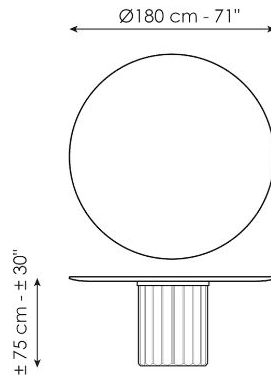

elegant and surprising elongated cylinder that recalls the shape of a Greek column and which pushes the design towards ancient architectural horizons.

Data sheet

Width: 200cm
Depth: 108cm
Height: ± 75cm

Width: 250cm
Depth: 112cm
Height: ± 75cm

Width: 280cm
Depth: 115cm
Height: ± 75cm

Width: 300cm
Depth: 120cm
Height: ± 75cm

Width: 300cm
Depth: 140cm
Height: ± 75cm

Width: 140cm
Depth: 140cm
Height: ± 75cm

Width: 160cm
Depth: 160cm
Height: ± 75cm

Width: 180cm
Depth: 180cm
Height: ± 75cm

Finishes

BARREL SHAPED TOP

Wood

Veneered wood
Walnut Canaletto

Solid wood
Brushed coal oak

Solid wood
Brushed natural oak