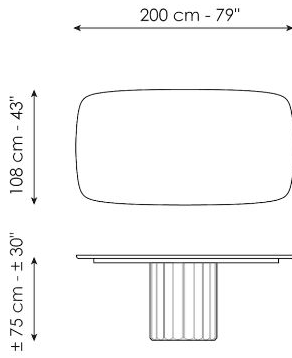

elegant and surprising elongated cylinder that recalls the shape of a Greek column and which pushes the design towards ancient architectural horizons.

Data sheet

Width: 200cm
Depth: 108cm
Height: ± 75cm

Width: 250cm
Depth: 112cm
Height: ± 75cm

Width: 280cm
Depth: 115cm
Height: ± 75cm

Width: 300cm
Depth: 120cm
Height: ± 75cm

Width: 300cm
Depth: 140cm
Height: ± 75cm

Width: 140cm
Depth: 140cm
Height: ± 75cm

Width: 160cm
Depth: 160cm
Height: ± 75cm

Width: 180cm
Depth: 180cm
Height: ± 75cm

Finishes

BARREL SHAPED TOP

Wood

Veneered wood
Walnut Canaletto

Solid wood
Brushed coal oak

Solid wood
Brushed natural oak