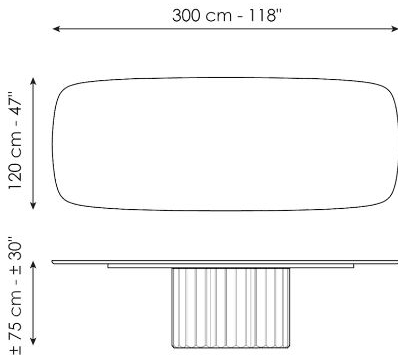

elegant and surprising elongated cylinder that recalls the shape of a Greek column and which pushes the design towards ancient architectural horizons.

Data sheet

Width: 200cm
Depth: 108cm
Height: ± 75cm

Width: 250cm
Depth: 112cm
Height: ± 75cm

Width: 280cm
Depth: 115cm
Height: ± 75cm

Width: 300cm
Depth: 120cm
Height: ± 75cm

Width: 300cm
Depth: 140cm
Height: ± 75cm

Width: 140cm
Depth: 140cm
Height: ± 75cm

Width: 160cm
Depth: 160cm
Height: ± 75cm

Width: 180cm
Depth: 180cm
Height: ± 75cm

Finishes

BARREL SHAPED TOP

Wood

Veneered wood
Walnut Canaletto

Solid wood
Brushed coal oak

Solid wood
Brushed natural oak