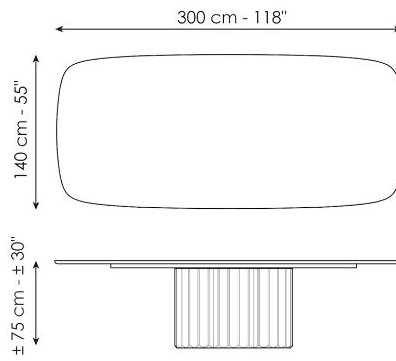

elegant and surprising elongated cylinder that recalls the shape of a Greek column and which pushes the design towards ancient architectural horizons.

Data sheet

Width: 200cm
Depth: 108cm
Height: ± 75cm

Width: 250cm
Depth: 112cm
Height: ± 75cm

Width: 280cm
Depth: 115cm
Height: ± 75cm

Width: 300cm
Depth: 120cm
Height: ± 75cm

Width: 300cm
Depth: 140cm
Height: ± 75cm

Width: 140cm
Depth: 140cm
Height: ± 75cm

Width: 160cm
Depth: 160cm
Height: ± 75cm

Width: 180cm
Depth: 180cm
Height: ± 75cm

Finishes

BARREL SHAPED TOP

Wood

Veneered wood
Walnut Canaletto

Solid wood
Brushed coal oak

Solid wood
Brushed natural oak