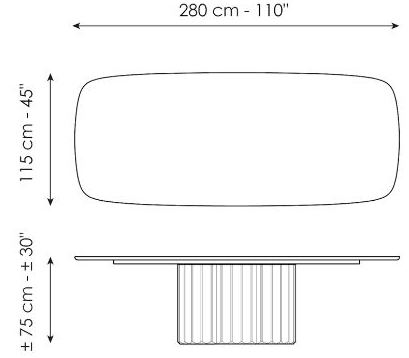

elegant and surprising elongated cylinder that recalls the shape of a Greek column and which pushes the design towards ancient architectural horizons.

Data sheet

Width: 200cm
Depth: 108cm
Height: ± 75cm

Width: 250cm
Depth: 112cm
Height: ± 75cm

Width: 280cm
Depth: 115cm
Height: ± 75cm

Width: 300cm
Depth: 120cm
Height: ± 75cm

Width: 300cm
Depth: 140cm
Height: ± 75cm

Width: 140cm
Depth: 140cm
Height: ± 75cm

Width: 160cm
Depth: 160cm
Height: ± 75cm

Width: 180cm
Depth: 180cm
Height: ± 75cm

Finishes

BARREL SHAPED TOP

Wood

Veneered wood
Walnut Canaletto

Solid wood
Brushed coal oak

Solid wood
Brushed natural oak