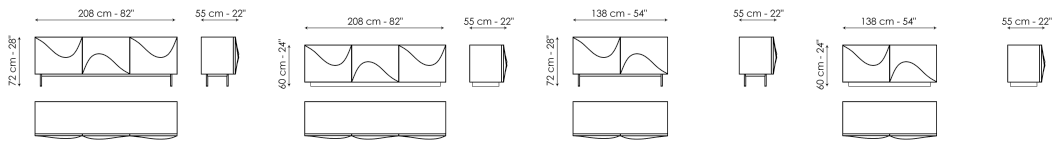

BONALDO

Vertigo

Inspired by the poster for Alfred Hitchcock's film of the same name, the Vertigo sideboard is distinguished by the soft wave that characterizes the front doors, creating a flow of movement on the surface that softens the rigorous design of the unit. The metal base consists of four seemingly slender feet that give the entire unit a sense of lightness. The Vertigo sideboard is available in three

Data sheet

Vertigo 208

Width: 208cm

Depth: 55cm

Height: 72cm

Vertigo 208

Width: 208cm

Depth: 55cm

Height: 60cm

Vertigo 138

Width: 138cm

Depth: 55cm

Height: 72cm

Vertigo 138

Width: 138cm

Depth: 55cm

Height: 60cm

Outside frame

Wood

Lacquered wood
Mat bronze

Lacquered wood
Mat lead

Lacquered wood
Mat white

Doors

Plastic