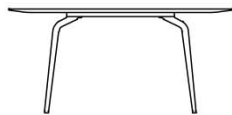

Designer Giuseppe Bavuso, year 2022

Teseo is a table that ALIVAR offers in three versions: round, rectangular with rounded corners and oval. The model is designed to create social opportunities, breaking down distances and thus increasing sharing. The structure is in polished, painted or black nickel cast aluminium with a painted steel support frame. The top is available in heat-treated oak or black wedges, in canaletto walnut wood wedges, in marble or 5 mm thick ceramic coupled with extra clear transparent glass. In the oval version, the Teseo top is only available in marble or ceramic, 5 mm thick coupled with extra clear transparent glass. A furniture piece with an essential shape easily adaptable to different environmental styles.

Teseo

Legs in polished or painted cast aluminium or in black nickel. Support frame in painted steel. Top in heat-treated or black oak in segments, in canaletto walnut in segments, in marble or in ceramic 5 mm. thick coupled with extra clear transparent glass.

Technical sheet

ART. TESR130
Ø 130 H 74
Ø 51,2" H 29,1"

ART. TESR160
Ø 160 H 74
Ø 63" H 29,1"

ART. TESO200
L/W 200 H 74 P/D 121
W 78,7" H 29,1" D 47,6"

ART. TESO244
L/W 244 H 74 P/D 137
W 96,1" H 29,1" D 53,9"

ART. TESB220
L/W 220 H 74 P/D 103
W 86,6" H 29,1" D 40,5"

ART. TESB240
L/W 240 H 74 P/D 106
W 94,5" H 29,1" D 41,7"