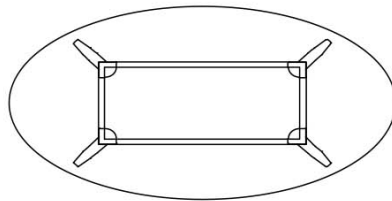

Designer Giuseppe Bavuso, year 2022

Teseo is a table that ALIVAR offers in three versions: round, rectangular with rounded corners and oval. The model is designed to create social opportunities, breaking down distances and thus increasing sharing. The structure is in polished, painted or black nickel cast aluminium with a painted steel support frame. The top is available in heat-treated oak or black wedges, in canaletto walnut wood wedges, in marble or 5 mm thick ceramic coupled with extra clear transparent glass. In the oval version, the Teseo top is only available in marble or ceramic, 5 mm thick coupled with extra clear transparent glass. A furniture piece with an essential shape easily adaptable to different environmental styles.

Teseo

Legs in polished or painted cast aluminium or in black nickel. Support frame in painted steel. Top in heat-treated or black oak in segments, in canaletto walnut in segments, in marble or in ceramic 5 mm. thick coupled with extra clear transparent glass.

Technical sheet

ART. TESR130
Ø 130 H 74
Ø 51,2" H 29,1"

ART. TESR160
Ø 160 H 74
Ø 63" H 29,1"

ART. TESO200
L/W 200 H 74 P/D 121
W 78,7" H 29,1" D 47,6"

ART. TESO244
L/W 244 H 74 P/D 137
W 96,1" H 29,1" D 53,9"