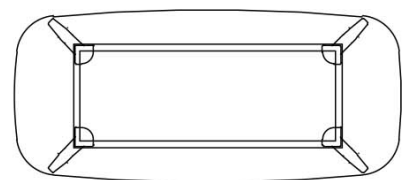

Designer Giuseppe Bavuso, year 2022

Teseo is a table that ALIVAR offers in three versions: round, rectangular with rounded corners and oval. The model is designed to create social opportunities, breaking down distances and thus increasing sharing. The structure is in polished, painted or black nickel cast aluminium with a painted steel support frame. The top is available in heat-treated oak or black wedges, in canaletto walnut wood wedges, in marble or 5 mm thick ceramic coupled with extra clear transparent glass. In the oval version, the Teseo top is only available in marble or ceramic, 5 mm thick coupled with extra clear transparent glass. A furniture piece with an essential shape easily adaptable to different environmental styles.

Technical sheet

ART. TESR130
Ø 130 H 74
Ø 51,2" H 29,1"

ART. TESR160
Ø 160 H 74
Ø 63" H 29,1"

ART. TESO200
L/W 200 H 74 P/D 121
W 78,7" H 29,1" D 47,6"

ART. TESO244
L/W 244 H 74 P/D 137
W 96,1" H 29,1" D 53,9"