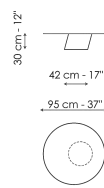

Data sheet

Pisa Ø60 - version with top
 Width: 60cm
 Depth: 60cm
 Height: 46cm

Pisa Ø95 - version with top
 Width: 95cm
 Depth: 95cm
 Height: 30cm

Pisa Ø115 - version with top
 Width: 115cm
 Depth: 115cm
 Height: 30cm

Pisa high - monolith version
 Width: 30cm
 Depth: 43cm
 Height: 45cm

Pisa medium - monolith version
 Width: 60cm
 Depth: 72cm
 Height: 38cm

Pisa low - monolith version
 Width: 42cm
 Depth: 52cm
 Height: 29cm