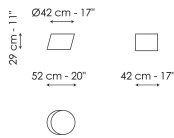

Data sheet

Pisa Ø60 - version with top
 Width: 60cm
 Depth: 60cm
 Height: 46cm

Pisa Ø95 - version with top
 Width: 95cm
 Depth: 95cm
 Height: 30cm

Pisa Ø115 - version with top
 Width: 115cm
 Depth: 115cm
 Height: 30cm

Pisa high - monolith version
 Width: 30cm
 Depth: 43cm
 Height: 45cm

Pisa medium - monolith version
 Width: 60cm
 Depth: 72cm
 Height: 38cm

Pisa low - monolith version
 Width: 42cm
 Depth: 52cm
 Height: 29cm