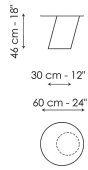

Data sheet

Pisa Ø60 - version with top
 Width: 60cm
 Depth: 60cm
 Height: 46cm

Pisa Ø95 - version with top
 Width: 95cm
 Depth: 95cm
 Height: 30cm

Pisa Ø115 - version with top
 Width: 115cm
 Depth: 115cm
 Height: 30cm

Pisa high - monolith version
 Width: 30cm
 Depth: 43cm
 Height: 45cm

Pisa medium - monolith version
 Width: 60cm
 Depth: 72cm
 Height: 38cm

Pisa low - monolith version
 Width: 42cm
 Depth: 52cm
 Height: 29cm