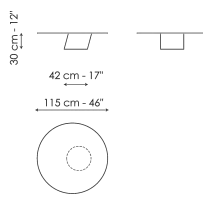

Data sheet

Pisa Ø60 - version with top
 Width: 60cm
 Depth: 60cm
 Height: 46cm

Pisa Ø95 - version with top
 Width: 95cm
 Depth: 95cm
 Height: 30cm

Pisa Ø115 - version with top
 Width: 115cm
 Depth: 115cm
 Height: 30cm

Pisa high - monolith version
 Width: 30cm
 Depth: 43cm
 Height: 45cm

Pisa medium - monolith version
 Width: 60cm
 Depth: 72cm
 Height: 38cm

Pisa low - monolith version
 Width: 42cm
 Depth: 52cm
 Height: 29cm