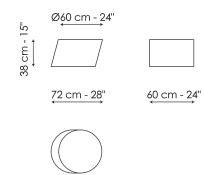

Data sheet

Pisa Ø60 - version with top
 Width: 60cm
 Depth: 60cm
 Height: 46cm

Pisa Ø95 - version with top
 Width: 95cm
 Depth: 95cm
 Height: 30cm

Pisa Ø115 - version with top
 Width: 115cm
 Depth: 115cm
 Height: 30cm

Pisa high - monolith version
 Width: 30cm
 Depth: 43cm
 Height: 45cm

Pisa medium - monolith version
 Width: 60cm
 Depth: 72cm
 Height: 38cm

Pisa low - monolith version
 Width: 42cm
 Depth: 52cm
 Height: 29cm