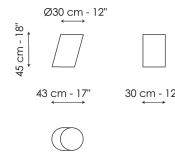

Data sheet

Pisa Ø60 - version with top
 Width: 60cm
 Depth: 60cm
 Height: 46cm

Pisa Ø95 - version with top
 Width: 95cm
 Depth: 95cm
 Height: 30cm

Pisa Ø115 - version with top
 Width: 115cm
 Depth: 115cm
 Height: 30cm

Pisa high - monolith version
 Width: 30cm
 Depth: 43cm
 Height: 45cm

Pisa medium - monolith version
 Width: 60cm
 Depth: 72cm
 Height: 38cm

Pisa low - monolith version
 Width: 42cm
 Depth: 52cm
 Height: 29cm