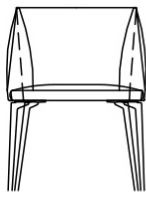

ART. SOL 2
L/W 54 H 80 P/D 57
W 21,3" H 31,5" D 22,4"