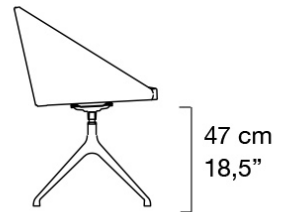

**Designer Giuseppe Bavuso, year 2022**

Colour, design and comfort in perfect harmony. The new Olimpia chair has a structure in cast aluminium painted, chromed or black nickel, and the steel shell covered in flexible cold polyurethane foam with polyester fibre lining. The cover can be in leather or fabric. The collection also includes the swivel version with central base in polished aluminium.

## **Olimpia**

Chair. Legs in painted or chrome-plated cast aluminium or black nickel or with central swivel base in polished aluminum. Steel shell upholstered in cold shaped polyurethane foam with polyester fiber lining. Leather or fabric covers.

## Technical sheet

ART. SOL 1  
L/W 54 H 80 P/D 57  
W 21,3" H 31,5" D 22,4"

ART. SOL 2  
L/W 54 H 80 P/D 57  
W 21,3" H 31,5" D 22,4"