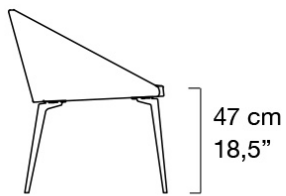

**Designer Giuseppe Bavuso, year 2022**

Colour, design and comfort in perfect harmony. The new Olimpia chair has a structure in cast aluminium painted, chromed or black nickel, and the steel shell covered in flexible cold polyurethane foam with polyester fibre lining. The cover can be in leather or fabric. The collection also includes the swivel version with central base in polished aluminium.

## **Olimpia**

Chair. Legs in painted or chrome-plated cast aluminium or black nickel or with central swivel base in polished aluminum. Steel shell upholstered in cold shaped polyurethane foam with polyester fiber lining. Leather or fabric covers.

## Technical sheet

ART. SOL 1  
L/W 54 H 80 P/D 57  
W 21,3" H 31,5" D 22,4"

ART. SOL 2  
L/W 54 H 80 P/D 57  
W 21,3" H 31,5" D 22,4"