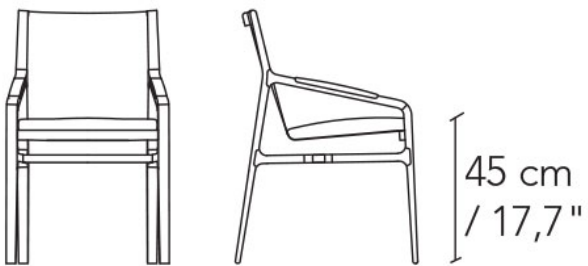

Technical sheet

Art. SET1
L/W 54,5 H 81 P/D 58
W 21,4" H 31,9" D 22,8"