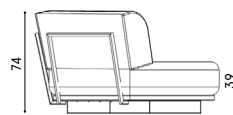

Descrizione / Description

Misure / Quotes

Caratteristiche / Characteristics

Modulo esagonale in alluminio verniciato / Hexagonal module in painted aluminium

Design / Design

Alberto Lievore | 2022

Dimensioni / Dimensions

210 x 74 h

Esterno / Outdoor

Sì / Yes

Struttura / Structure

Alluminio estruso / Extruded aluminium

Elementi plastici / Plastic elements

Polipropilene e polietilene / Polypropylene and polyethylene

Finitura / Paint finishes

Verniciatura polveri poliestere o poliuretatiche / Paint finish with polyester or polyurethane powders

Impilabilità / Stackability

Sì / Yes

Viterie assemblaggio / Assembly screws

Acciaio inox / Stainless steel

Peso netto singolo pezzo / Net weight

44,5 kg

Pezzi per scatola / Units per package

1 assemblati / 1 assembled

Dimensione e volume imballo / Packaging dimension and volume

223 x 147 x 77 cm 2.546 m³

Peso lordo imballo / Gross weight package

59 kg

Garanzia / Quality guarantee

2 anni / 2 years