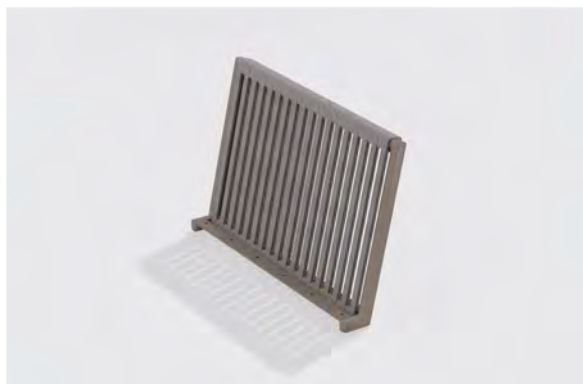

Caratteristiche / Characteristics

Bracciolo in alluminio verniciato con intreccio / Armrest in painted aluminium with woven pattern

Design / Design

Alberto Lievore | 2022

Dimensioni / Dimensions

69 x 17 x 47 h