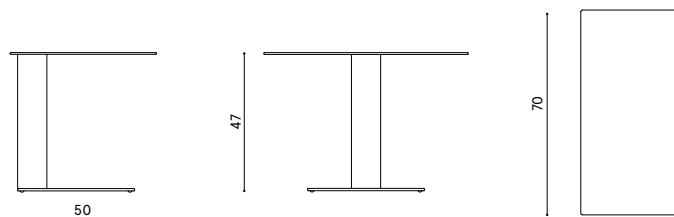

Misure / Quotes

Caratteristiche / Characteristics

Tavolino in alluminio verniciato / Small table in painted aluminium

Design / Design

Alberto Lievore | 2022

Dimensioni / Dimensions

70 x 35 x 47 h

Esterno / Outdoor