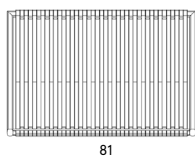

Caratteristiche / Characteristics

Schienale in alluminio verniciato con intreccio / Backrest in painted aluminium with woven pattern

Design / Design

Alberto Lievore | 2022

Dimensioni / Dimensions

81 x 19 x 55 h