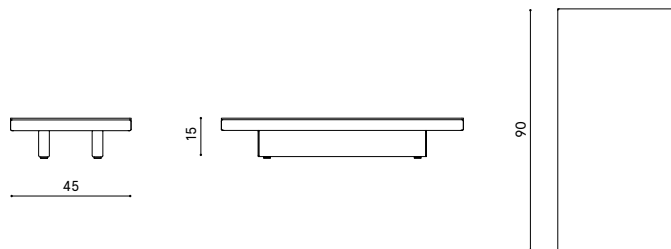

Descrizione / Description

Misure / Quotes

Caratteristiche / Characteristics

Tavolo basso rettangolare in alluminio verniciato con piano in alluminio puntinato
Low rectangular table in painted aluminium with top in speckled aluminium

Design / Design

Alberto Lievore | 2022

Dimensioni / Dimensions

90 x 45 x 15 h

Esterno / Outdoor

Si / Yes

Struttura / Structure

Alluminio laminato, estruso / Laminated and extruded aluminium

Elementi plastici / Plastic elements

Polipropilene e polietilene / Polypropylene and polyethylene

Finitura / Paint finishes

Verniciatura polveri poliestere o poliuretatiche ed effetto puntinato / Paint finish with polyester or polyurethane powders and speckled aluminium effect

Impilabilità / Stackability

No

Viterie assemblaggio / Assembly screws

Acciaio inox / Stainless steel

Peso netto singolo pezzo / Net weight

12,9 kg

Pezzi per scatola / Units per package

1 assemblati / 1 assembled

Dimensione e volume imballo / Packaging dimension and volume

105 x 60 x 22 cm 0,138 m³

Peso lordo imballo / Gross weight package

16,6 kg

Garanzia / Quality guarantee

2 anni / 2 years