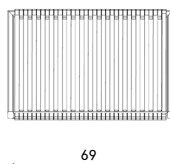

Caratteristiche / Characteristics

Bracciolo in alluminio verniciato con intreccio / Armrest in painted aluminium with woven pattern

Design / Design

Alberto Lievore | 2022

Dimensioni / Dimensions

69 x 17 x 47 h