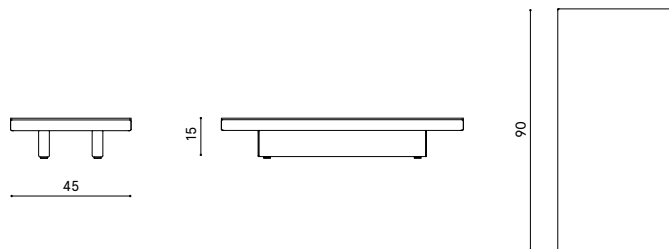

Descrizione / Description

Misure / Quotes

Caratteristiche / Characteristics

Tavolo basso rettangolare in alluminio verniciato con piano in gres porcellanato
Low rectangular table in painted aluminium with top in porcelain stoneware

Design / Design

Alberto Lievore | 2022

Dimensioni / Dimensions

90 x 45 x 15 h

Esterno / Outdoor

Si / Yes

Struttura / Structure

Alluminio laminato, estruso e gres / Laminated and extruded aluminium and porcelain stoneware

Elementi plastici / Plastic elements

Polipropilene e polietilene / Polypropylene and polyethylene

Finitura / Paint finishes

Verniciatura polveri poliestere o poliuretatiche / Paint finish with polyester or polyurethane powders

Impilabilità / Stackability

No

Viterie assemblaggio / Assembly screws

Acciaio inox / Stainless steel

Peso netto singolo pezzo / Net weight

11,6 kg

Pezzi per scatola / Units per package

1 assemblati / 1 assembled

Dimensione e volume imballo / Packaging dimension and volume

105 x 60 x 22 cm 0,138 m³

Peso lordo imballo / Gross weight package

15,1 kg

Garanzia / Quality guarantee

2 anni / 2 years