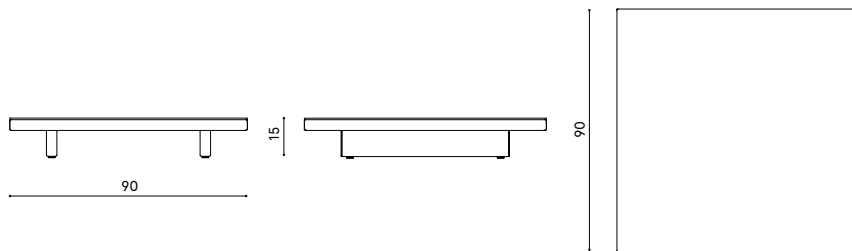

Descrizione / Description

Misure / Quotes

Caratteristiche / Characteristics

Tavolo basso quadrato in alluminio verniciato con piano in gres porcellanato / Low square table in painted aluminium with top in porcelain stoneware

Design / Design

Alberto Lievore | 2022

Dimensioni / Dimensions

90 x 90 x 15 h

Esterno / Outdoor

Si / Yes

Struttura / Structure

Alluminio laminato, estruso e gres / Laminated and extruded aluminium and porcelain stoneware

Elementi plastici / Plastic elements

Polipropilene e polietilene / Polypropylene and polyethylene

Finitura / Paint finishes

Verniciatura polveri poliestere o poliuretatiche / Paint finish with polyester or polyurethane powders

Impilabilità / Stackability

No

Viterie assemblaggio / Assembly screws

Acciaio inox / Stainless steel

Peso netto singolo pezzo / Net weight

19 kg

Pezzi per scatola / Units per package

1 assemblati / 1 assembled

Dimensione e volume imballo / Packaging dimension and volume

105 x 105 x 22 cm 0,242 m³

Peso lordo imballo / Gross weight package

22,7 kg

Garanzia / Quality guarantee

2 anni / 2 years