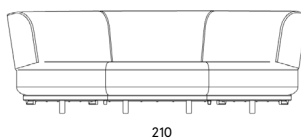

Descrizione / Description

Misure / Quotes

Caratteristiche / Characteristics

Modulo esagonale in alluminio verniciato / Hexagonal module in painted aluminium

Design / Design

Alberto Lievore | 2022

Dimensioni / Dimensions

210 x 74 h

Esterno / Outdoor

Sì / Yes

Struttura / Structure

Alluminio estruso / Extruded aluminium

Elementi plastici / Plastic elements

Polipropilene e polietilene / Polypropylene and polyethylene

Finitura / Paint finishes

Verniciatura polveri poliestere o poliuretatiche / Paint finish with polyester or polyurethane powders

Impilabilità / Stackability

Sì / Yes

Viterie assemblaggio / Assembly screws

Acciaio inox / Stainless steel

Peso netto singolo pezzo / Net weight

44,5 kg

Pezzi per scatola / Units per package

1 assemblati / 1 assembled

Dimensione e volume imballo / Packaging dimension and volume

223 x 147 x 77 cm 2.546 m³

Peso lordo imballo / Gross weight package

59 kg

Garanzia / Quality guarantee

2 anni / 2 years