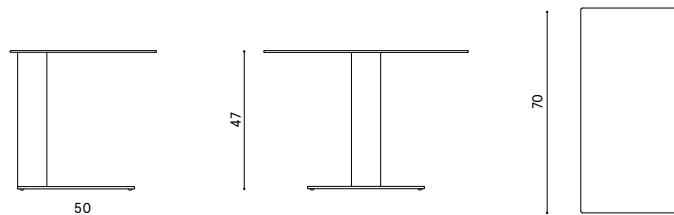

Descrizione / Description

Misure / Quotes

Caratteristiche / Characteristics

Tavolino in alluminio verniciato con piano in alluminio puntinato / Small table in painted aluminium with top in speckled aluminium

Design / Design

Alberto Lievore | 2022

Dimensioni / Dimensions

70 x 35 x 47 h

Esterno / Outdoor

Si / Yes

Struttura / Structure

Acciaio, alluminio laminato e estruso / Steel, laminated and extruded aluminium

Elementi plastici / Plastic elements

Polipropilene e polietilene / Polypropylene and polyethylene

Finitura / Paint finishes

Verniciatura polveri poliestere o poliuretatiche ed effetto puntinato / Paint finish with polyester or polyurethane powders and speckled aluminium effect

Impilabilità / Stackability

No

Viterie assemblaggio / Assembly screws

Acciaio inox / Stainless steel

Peso netto singolo pezzo / Net weight

11 kg

Pezzi per scatola / Units per package

1 assemblati / 1 assembled

Dimensione e volume imballo / Packaging dimension and volume

60 x 49 x 64 cm 0,246 m³

Peso lordo imballo / Gross weight package

14,5 kg

Garanzia / Quality guarantee

2 anni / 2 years