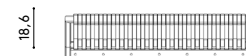

Caratteristiche / Characteristics

Schienale in alluminio verniciato con intreccio / Backrest in painted aluminium with woven pattern

Design / Design

Alberto Lievore | 2022

Dimensioni / Dimensions

81 x 19 x 55 h