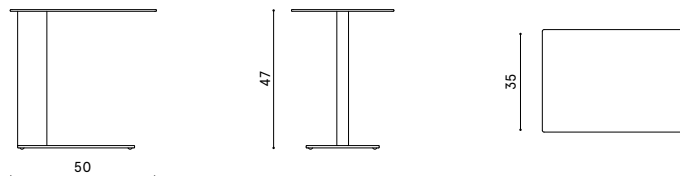

Descrizione / Description

Misure / Quotes

Caratteristiche / Characteristics

Tavolino in alluminio verniciato con piano in alluminio puntinato / Small table in painted aluminium with top in speckled aluminium

Design / Design

Alberto Lievore | 2022

Dimensioni / Dimensions

50 x 35 x 47 h

Esterno / Outdoor

Si / Yes

Struttura / Structure

Acciaio, alluminio laminato e estruso / Steel, laminated and extruded aluminium

Elementi plastici / Plastic elements

Polipropilene e polietilene / Polypropylene and polyethylene

Finitura / Paint finishes

Verniciatura polveri poliestere o poliuretaniche ed effetto puntinato / Paint finish with polyester or polyurethane powders and speckled aluminium effect

Impilabilità / Stackability

No

Viterie assemblaggio / Assembly screws

Acciaio inox / Stainless steel

Peso netto singolo pezzo / Net weight

9,8 kg

Pezzi per scatola / Units per package

1 assemblati / 1 assembled

Dimensione e volume imballo / Packaging dimension and volume

60 x 49 x 64 cm 0,188 m³

Peso lordo imballo / Gross weight package

13,3 kg

Garanzia / Quality guarantee

2 anni / 2 years