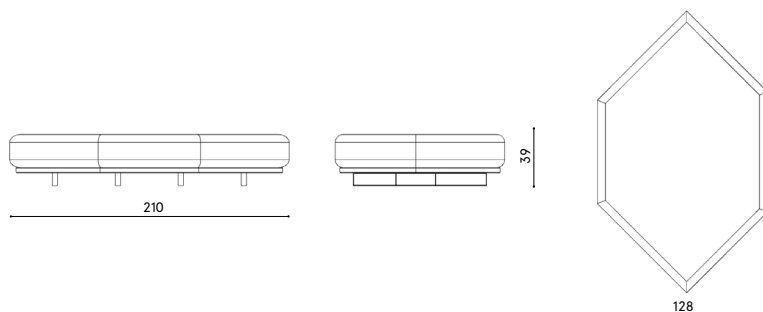

Misure / Quotes

Caratteristiche / Characteristics

Seduta/esagono in alluminio verniciato / Seat/hexagon in painted aluminium

Design / Design

Alberto Lievore | 2022

Dimensioni / Dimensions

210 x 128 x 39 h

Esterno / Outdoor