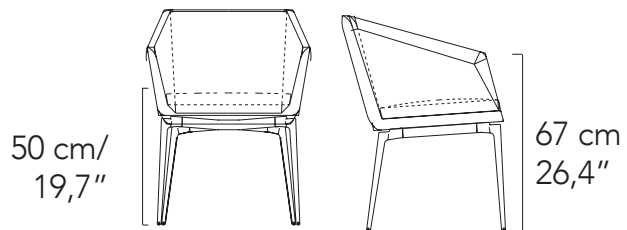

## **Denise**

Legs in painted or chromeplated cast aluminium or black nickel. Steel frame upholstered in cold shaped polyurethane foam, class 1M, with polyester fiber lining. Seat cushion in foam and Dacron. Leather or fabric covers.

## Technical sheet

Art. PDN1  
L/W 60 H 80,5 P/D 59,6  
W 23,6" H 31,7" D 23,5"