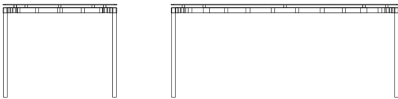

Made from aluminium, a sustainable and recyclable material, the whole collection can be used both indoor and outdoor. Seats are easily stackable.

L: 90 cm | 35 inch
l: 180 cm | 70.9 inch
H: 73 cm | 29 inch
Weight: 37,5 kg | 82.7 lb