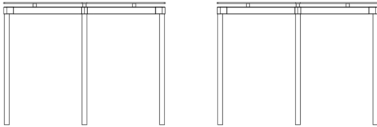

L: 70 cm | 28 inch
W: 70 cm | 28 inch
H: 73 cm | 29 inch
Weight: 14,5 | 32 lb

PACKAGING

L : 88 cm | 34.7 inch
W: 77cm | 30.3 inch
H: 20 cm | 7.9 inch
Weight: 18 kg | 39.7 lb

DESIGNER/ YEAR OF EDITION

Tom Chung, 2020

Made from aluminium, a sustainable and recyclable material, the whole collection can be used both indoor and outdoor. Seats are easily stackable.

L: 90 cm | 35 inch
l: 180 cm | 70.9 inch
H: 73 cm | 29 inch
Weight: 37,5 kg | 82.7 lb