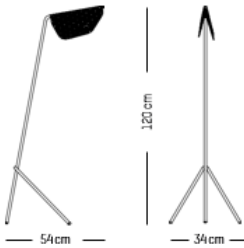

Brushed brass

White

Black

Floor lamp

L: 54 cm | 21.3inch W :
34 cm | 13.4inch H : 120
cm | 47.3inch
Cable length : 200 cm | 79inch
Weight: 2 kg | 4.4lb

PACKAGING :

Type: Carton box
L: 133 cm | 54.4inch
W: 54 cm | 21.3inch
H: 25 cm | 9.8inch
Weight: 6,6 kg | 14.6 lb