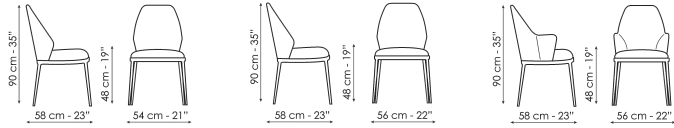

offered by Bonaldo, make Mida the ideal element to position in a living area, around a table, or, in the Mida too stool version, in front of a bar top. The Mida collection includes a chair (Mida), a chair with armrests (Miss Mida) and a stool (Mida too) in two different heights.

Data sheet

Mida

Width: 54cm
 Depth: 58cm
 Height: 90cm

Mida large

Width: 56cm
 Depth: 58cm
 Height: 90cm

Miss Mida

Width: 56cm
 Depth: 58cm
 Height: 90cm

Cover