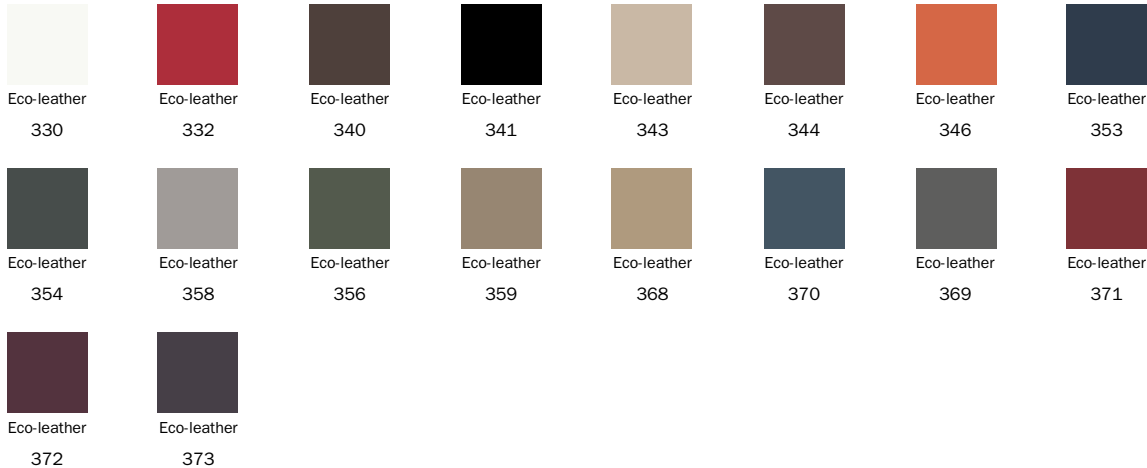

Eco Leather

Leather

Fabric - 900

Fabric - Azimut
9B02

Fabric - Azimut
9B08

Fabric - Azimut
9B17

Fabric - Azimut
9B22

Fabric - Azimut
9B26

Plus Metal

Painted metal
Mat bronze

Painted metal
Mat lead

Painted metal
Mat pearl gold

Painted metal
Mat platinum

The samples above represent the complete range of materials and finishes available for this product (regardless of the top shape or size, in the case of tables). Fabrics, eco-leather, leather and emery leather shown in this website are a selection. Colors and finishes are approximate and may slightly differ from actual ones. Please visit Bonaldo dealers to see the complete sample collection and [get further details about our products](#).