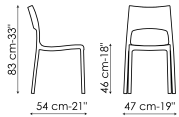

Data sheet

Idole

Width: 47cm

Depth: 54cm

Height: 83cm

Finish

Plastic

Polypropylene
Mat white