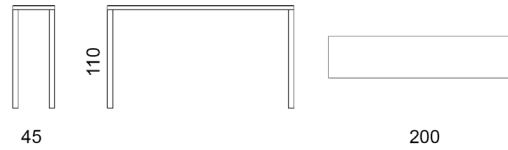

IN_OUT_ALUMINIUM
MADE IN ITALY

EASY - 19204	
Characteristics	High rectangular table in painted aluminium
Design	R&D Fast center
Dimension	cm 200 x 45 x 110 h
Indoor	yes
Outdoor	yes
Structure	die-cast, extruded aluminium and laminated
Colours of structure	white, black, powder grey, metallic grey, pearly gold, light blue, coral red, sage green
Paint finishes	polyurethane or polyester powders
Stackability	no
Feet	polyethylene
Assembly screws	stainless steel
Brutto Weight	25 Kg
Packaging dimension and volume	cm 212 x 1100 x 14 h - 0,326
Units per package	1 not assembled unit
Maintenance	as stated in the quality guarantee
Quality guarantee	2 years