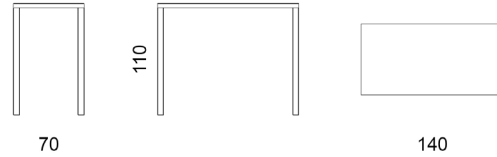

IN\_OUT\_ALUMINIUM  
MADE IN ITALY

<b>EASY - 19147</b>	
<b>Characteristics</b>	High rectangular table in painted aluminium
<b>Design</b>	R&D Fast center
<b>Dimension</b>	cm 140 x 70 x 110 h
<b>Indoor</b>	yes
<b>Outdoor</b>	yes
<b>Structure</b>	die-cast, extruded aluminium and laminated
<b>Colours of structure</b>	white, black, powder grey, metallic grey, pearly gold, light blue, coral red, sage green
<b>Paint finishes</b>	polyurethane or polyester powders
<b>Stackability</b>	no
<b>Feet</b>	polyethylene
<b>Assembly screws</b>	stainless steel
<b>Brutto weight</b>	28 Kg
<b>Packaging dimension and volume</b>	cm 163 x 102 x 15 h - 0,250
<b>Units per package</b>	1 not assembled unit
<b>Maintenance</b>	as stated in the quality guarantee
<b>Quality guarantee</b>	2 years

IN\_OUT\_ALUMINIUM  
MADE IN ITALY

<b>EASY - 19207</b>	
<b>Characteristics</b>	High rectangular table in painted aluminium
<b>Design</b>	R&D Fast center
<b>Dimension</b>	cm 200 x 70 x 110 h
<b>Indoor</b>	yes
<b>Outdoor</b>	yes
<b>Structure</b>	die-cast, extruded aluminium and laminated
<b>Coulours of structure</b>	white, black, powder grey, metallic grey, pearly gold, light blue, coral red, sage green
<b>Paint finishes</b>	polyurethane or polyester powders
<b>Stackability</b>	no
<b>Feet</b>	polyethylene
<b>Assembly screws</b>	stainless steel
<b>Brutto weight</b>	37,7 Kg
<b>Packaging dimension and volume</b>	cm 212 x 110 x 14 h - 0,326
<b>Units per package</b>	1 not assembled unit
<b>Maintenance</b>	as stated in the quality guarantee
<b>Quality guarantee</b>	2 years