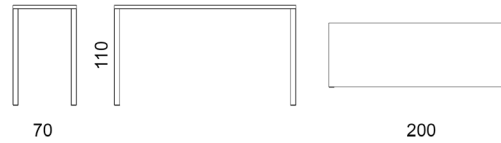

IN\_OUT\_ALUMINIUM  
MADE IN ITALY

<b>EASY - 19147</b>	
<b>Characteristics</b>	High rectangular table in painted aluminium
<b>Design</b>	R&D Fast center
<b>Dimension</b>	cm 140 x 70 x 110 h
<b>Indoor</b>	yes
<b>Outdoor</b>	yes
<b>Structure</b>	die-cast, extruded aluminium and laminated
<b>Colours of structure</b>	white, black, powder grey, metallic grey, pearly gold, light blue, coral red, sage green
<b>Paint finishes</b>	polyurethane or polyester powders
<b>Stackability</b>	no
<b>Feet</b>	polyethylene
<b>Assembly screws</b>	stainless steel
<b>Brutto weight</b>	28 Kg
<b>Packaging dimension and volume</b>	cm 163 x 102 x 15 h - 0,250
<b>Units per package</b>	1 not assembled unit
<b>Maintenance</b>	as stated in the quality guarantee
<b>Quality guarantee</b>	2 years

IN\_OUT\_ALUMINIUM  
MADE IN ITALY

<b>EASY - 19207</b>	
<b>Characteristics</b>	High rectangular table in painted aluminium
<b>Design</b>	R&D Fast center
<b>Dimension</b>	cm 200 x 70 x 110 h
<b>Indoor</b>	yes
<b>Outdoor</b>	yes
<b>Structure</b>	die-cast, extruded aluminium and laminated
<b>Coulours of structure</b>	white, black, powder grey, metallic grey, pearly gold, light blue, coral red, sage green
<b>Paint finishes</b>	polyurethane or polyester powders
<b>Stackability</b>	no
<b>Feet</b>	polyethylene
<b>Assembly screws</b>	stainless steel
<b>Brutto weight</b>	37,7 Kg
<b>Packaging dimension and volume</b>	cm 212 x 110 x 14 h - 0,326
<b>Units per package</b>	1 not assembled unit
<b>Maintenance</b>	as stated in the quality guarantee
<b>Quality guarantee</b>	2 years