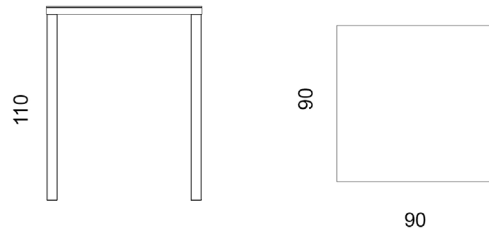

IN_OUT_ALUMINIUM
MADE IN ITALY

EASY - 19099	
Characteristics	High square table in painted aluminium
Design	R&D Fast center
Dimension	cm 90 x 90 x 110 h
Indoor	yes
Outdoor	yes
Structure	die-cast, extruded aluminium and laminated
Colours of structure	white, black, powder grey, metallic grey, pearly gold, light blue, coral red, sage green
Paint finishes	polyurethane and polyester powders
Stackability	no
Feet	polyethylene
Assembly screws	stainless steel
Brutto weight	25 Kg
Packaging dimension and volume	cm 153 x 153 x 15 h - 0,351
Units per package	1 not assembled unit
Maintenance	as stated in the quality guarantee
Quantity guarantee	2 years