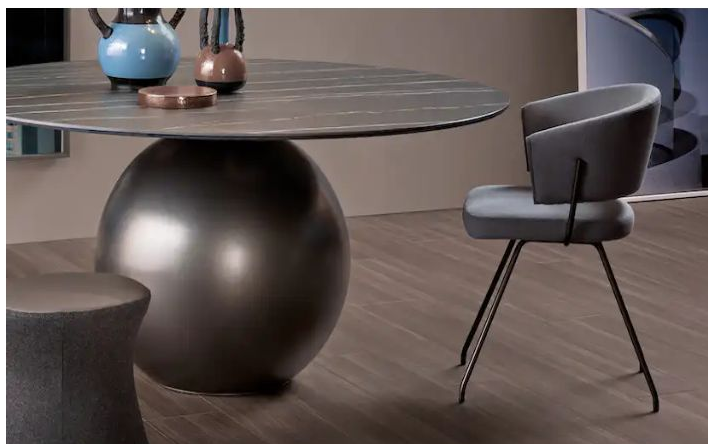

## Bahia

Designer: **Mauro Lipparini**

The assembly of curved shapes and simple tubular metal elements creates a balanced shape, which is ideal both in residential settings and in smart contract environments such as offices, waiting rooms and hotel lobbies. The main characteristic of Bahia is the curved backrest that extends forward in a single line, allowing the arms to rest freely while enveloping the user's back for maximum comfort.

Comfortable from the first glance, thanks to its organic shapes, the collection is also characterised by slender legs in metal, flexing outwardly: and the frame, thin but rigorous, that highlights through contrast the sinuousness of the backrest and seat. The Bahia dining chair is upholstered in leather, eco-leather or fabric.