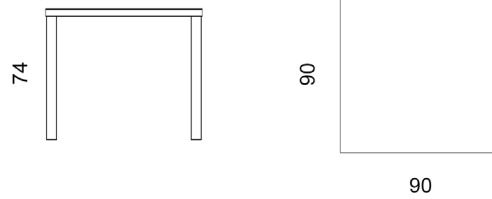

IN\_OUT\_ALUMINIUM  
MADE IN ITALY

<b>EASY - 1709</b>	
<b>Characteristics</b>	Square table in painted aluminium
<b>Design</b>	R&D Fast center
<b>Dimensions</b>	cm 90 x 90 x 74 h
<b>Indoor</b>	yes
<b>Outdoor</b>	yes
<b>Structure</b>	die-cast, extruded aluminium and laminated
<b>Colours of structure</b>	white, black, powder grey, metal grey, pearly gold, light blue, coral red, sage green
<b>Paint finishes</b>	polyurethane or polyester powders
<b>Stackability</b>	no
<b>Feet</b>	polyethylene
<b>Assembly screw</b>	stainless steel
<b>Brutto weight</b>	21,7 Kg
<b>Packaging dimension and volume</b>	cm 100 x 100 x 14 h - 0,166
<b>Units per package</b>	1 not assembled unit
<b>Maintenance</b>	as stated in the quality guarantee
<b>Quality guarantee</b>	2 years

IN\_OUT\_ALUMINIUM  
MADE IN ITALY

<b>EASY - 17147</b>	
<b>Characteristics</b>	Rectangular table in painted aluminium
<b>Design</b>	R&D Fast center
<b>Dimensions</b>	cm 140 x 70 x 74 h
<b>Indoor</b>	yes
<b>Outdoor</b>	yes
<b>Structure</b>	die-cast, extruded aluminium and laminated
<b>Colours of structure</b>	white, black, powder grey, metallic grey, pearly gold, light blue, coral red, sage green
<b>Paint finishes</b>	polyurethane or polyester powders
<b>Stackability</b>	no
<b>Feet</b>	polyethylene
<b>Assembly screws</b>	stainless steel
<b>Brutto weight</b>	28,8 Kg
<b>Packaging dimension and volume</b>	cm 163 x 102 x 15 h - 0,250
<b>Units per package</b>	1 not assembled unit
<b>Maintenance</b>	as stated in the quality guarantee
<b>Quality guarantee</b>	2 years