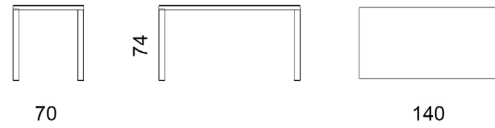

IN\_OUT\_ALUMINIUM  
MADE IN ITALY

<b>EASY - 1709</b>	
<b>Characteristics</b>	Square table in painted aluminium
<b>Design</b>	R&D Fast center
<b>Dimensions</b>	cm 90 x 90 x 74 h
<b>Indoor</b>	yes
<b>Outdoor</b>	yes
<b>Structure</b>	die-cast, extruded aluminium and laminated
<b>Colours of structure</b>	white, black, powder grey, metal grey, pearly gold, light blue, coral red, sage green
<b>Paint finishes</b>	polyurethane or polyester powders
<b>Stackability</b>	no
<b>Feet</b>	polyethylene
<b>Assembly screw</b>	stainless steel
<b>Brutto weight</b>	21,7 Kg
<b>Packaging dimension and volume</b>	cm 100 x 100 x 14 h - 0,166
<b>Units per package</b>	1 not assembled unit
<b>Maintenance</b>	as stated in the quality guarantee
<b>Quality guarantee</b>	2 years

IN\_OUT\_ALUMINIUM  
MADE IN ITALY

<b>EASY - 17147</b>	
<b>Characteristics</b>	Rectangular table in painted aluminium
<b>Design</b>	R&D Fast center
<b>Dimensions</b>	cm 140 x 70 x 74 h
<b>Indoor</b>	yes
<b>Outdoor</b>	yes
<b>Structure</b>	die-cast, extruded aluminium and laminated
<b>Colours of structure</b>	white, black, powder grey, metallic grey, pearly gold, light blue, coral red, sage green
<b>Paint finishes</b>	polyurethane or polyester powders
<b>Stackability</b>	no
<b>Feet</b>	polyethylene
<b>Assembly screws</b>	stainless steel
<b>Brutto weight</b>	28,8 Kg
<b>Packaging dimension and volume</b>	cm 163 x 102 x 15 h - 0,250
<b>Units per package</b>	1 not assembled unit
<b>Maintenance</b>	as stated in the quality guarantee
<b>Quality guarantee</b>	2 years