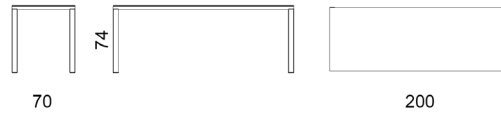

IN_OUT_ALUMINIUM
MADE IN ITALY

EASY - 17207	
Characteristics	Rectangular table in painted aluminium
Design	R&D Fast center
Dimension	cm 200 x 70 x 74 h
Indoor	yes
Outdoor	yes
Structure	die-cast, extruded aluminium and laminated
Colours of structure	white, black, powder grey, metal grey, pearly gold, light blue, coral red, sage green
Paint finishes	polyurethane and polyester powders
Stackability	no
Feet	polyethylene
Assembly screws	stainless steel
Brutto weight	34,4 Kg
Packaging dimension and volume	cm 210 x 110 x 15 h - 0,347
Units per package	1 not assembled unit
Maintenance	as stated in the quality guarantee
Guarantee	2 years