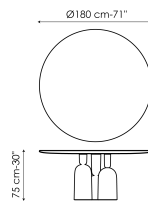

Data sheet

Width: 200cm
Depth: 108cm
Height: 75cm

Width: 250cm
Depth: 112cm
Height: 75cm

Width: 280cm
Depth: 115cm
Height: 75cm

Width: 300cm
Depth: 120cm
Height: 75cm

Width: 300cm
Depth: 140cm
Height: 75cm

Width: 140cm
Depth: 140cm
Height: 75cm

Width: 160cm
Depth: 160cm
Height: 75cm

Width: 180cm
Depth: 180cm
Height: 75cm

Barrel-shaped top

Wood

Veneered wood

Walnut Canaletto

Solid wood