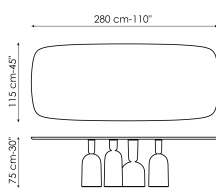

Data sheet

Width: 200cm
Depth: 108cm
Height: 75cm

Width: 250cm
Depth: 112cm
Height: 75cm

Width: 280cm
Depth: 115cm
Height: 75cm

Width: 300cm
Depth: 120cm
Height: 75cm

Width: 300cm
Depth: 140cm
Height: 75cm

Width: 140cm
Depth: 140cm
Height: 75cm

Width: 160cm
Depth: 160cm
Height: 75cm

Width: 180cm
Depth: 180cm
Height: 75cm

Barrel-shaped top

Wood

Veneered wood

Walnut Canaletto

Solid wood