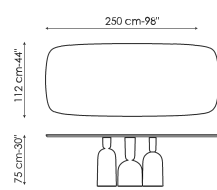

Data sheet

Width: 200cm
Depth: 108cm
Height: 75cm

Width: 250cm
Depth: 112cm
Height: 75cm

Width: 280cm
Depth: 115cm
Height: 75cm

Width: 300cm
Depth: 120cm
Height: 75cm

Width: 300cm
Depth: 140cm
Height: 75cm

Width: 140cm
Depth: 140cm
Height: 75cm

Width: 160cm
Depth: 160cm
Height: 75cm

Width: 180cm
Depth: 180cm
Height: 75cm

Barrel-shaped top

Wood

Veneered wood

Walnut Canaletto

Solid wood