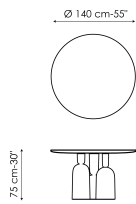

Data sheet

Width: 200cm
Depth: 108cm
Height: 75cm

Width: 250cm
Depth: 112cm
Height: 75cm

Width: 280cm
Depth: 115cm
Height: 75cm

Width: 300cm
Depth: 120cm
Height: 75cm

Width: 300cm
Depth: 140cm
Height: 75cm

Width: 140cm
Depth: 140cm
Height: 75cm

Width: 160cm
Depth: 160cm
Height: 75cm

Width: 180cm
Depth: 180cm
Height: 75cm

Barrel-shaped top

Wood

Veneered wood

Walnut Canaletto

Solid wood