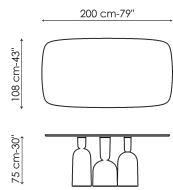

Data sheet

Width: 200cm
Depth: 108cm
Height: 75cm

Width: 250cm
Depth: 112cm
Height: 75cm

Width: 280cm
Depth: 115cm
Height: 75cm

Width: 300cm
Depth: 120cm
Height: 75cm

Width: 300cm
Depth: 140cm
Height: 75cm

Width: 140cm
Depth: 140cm
Height: 75cm

Width: 160cm
Depth: 160cm
Height: 75cm

Width: 180cm
Depth: 180cm
Height: 75cm

Barrel-shaped top

Wood

Veneered wood

Walnut Canaletto

Solid wood