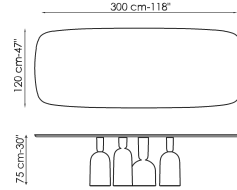

Data sheet

Width: 200cm
Depth: 108cm
Height: 75cm

Width: 250cm
Depth: 112cm
Height: 75cm

Width: 280cm
Depth: 115cm
Height: 75cm

Width: 300cm
Depth: 120cm
Height: 75cm

Width: 300cm
Depth: 140cm
Height: 75cm

Width: 140cm
Depth: 140cm
Height: 75cm

Width: 160cm
Depth: 160cm
Height: 75cm

Width: 180cm
Depth: 180cm
Height: 75cm

Barrel-shaped top

Wood

Veneered wood

Walnut Canaletto

Solid wood