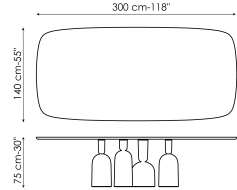

Data sheet

Width: 200cm
Depth: 108cm
Height: 75cm

Width: 250cm
Depth: 112cm
Height: 75cm

Width: 280cm
Depth: 115cm
Height: 75cm

Width: 300cm
Depth: 120cm
Height: 75cm

Width: 300cm
Depth: 140cm
Height: 75cm

Width: 140cm
Depth: 140cm
Height: 75cm

Width: 160cm
Depth: 160cm
Height: 75cm

Width: 180cm
Depth: 180cm
Height: 75cm

Barrel-shaped top

Wood

Veneered wood

Walnut Canaletto

Solid wood