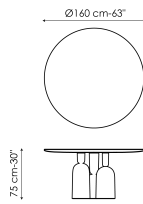

Data sheet

Width: 200cm
Depth: 108cm
Height: 75cm

Width: 250cm
Depth: 112cm
Height: 75cm

Width: 280cm
Depth: 115cm
Height: 75cm

Width: 300cm
Depth: 120cm
Height: 75cm

Width: 300cm
Depth: 140cm
Height: 75cm

Width: 140cm
Depth: 140cm
Height: 75cm

Width: 160cm
Depth: 160cm
Height: 75cm

Width: 180cm
Depth: 180cm
Height: 75cm

Barrel-shaped top

Wood

Veneered wood

Walnut Canaletto

Solid wood