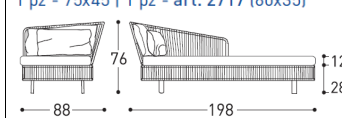

Pz	L	P	H
1	202	92	69
	79 1/2	36 1/4	27 1/8
m³ 1,282 - Kg 44,7 tot.			
Kg 36,7 net			
22,0 + 14,7 cusc.			

Cuscini compresi
Cushions included

STRUCTURAL COMPONENTS

DORMEUSE WITH POWDER COATED ALUMINIUM FRAME AND SYNTHETIC FIBER WEAVING. FEET IN POLYPROPYLENE.

SEAT: QUICK DRY POLYURETHANE PADDING IN SEVERAL DENSITIES + RESIN POLYESTER FIBER, WITH OUTSIDE TOP MESH IN POLYESTER AND OUTSIDE BOTTOM MESH IN POLYPROPYLENE. REMOVABLE CUSHION COVER.

BACK CUSHION: 100% SPIRAL SILICON POLYESTER FIBER PADDING WITH OUTSIDE MESH IN POLYPROPYLENE. REMOVABLE CUSHION COVER.

CHARACTERISTICS OF THE MATERIALS

CHARACTERISTICS OF THE MATERIALS AND FABRICS ARE DESCRIBED IN THE WEBSITE www.varaschin.it FOLDER "MATERIALS" AND YOU CAN DOWNLOAD FROM FOLDER "DOWLOAD-MATERIALS".

INSTRUCTIONS FOR USING THE PRODUCT PROPERLY AND SAFELY

VARASCHIN IS NOT LIABLE FOR DAMAGE CAUSED BY IMPROPER USE. THE SAME APPLIES TO DAMAGE DERIVING FROM USE IN EXTREME WEATHER CONDITIONS OR LACK OF CARE. TIPS FOR EXTENDING LONGEVITY OF COMPONENTS: DURING THE WINTER STORE IN A DRY AND CLOSED PLACE TO AVOID CONDENSATION.

DO NOT STEP ON WITH FEET. DO NOT SWING BACK AND FORTH ON THE LEGS. DO NOT SIT ON THE BACK OR ON ARMS. DO NOT USE AS A LADDER. BUTTONS AND THE ZIPPERS OF CLOTHING MAY CAUSE DAMAGE TO THE MATERIALS. IF NECESSARY, PLEASE CONTACT VARASCHIN SPA.

GENERAL INSTRUCTIONS FOR MAINTENANCE AND CLEANING

FOR DAILY CLEANING USE A DRY COTTON CLOTH. FOR MORE THOROUGH CLEANING USE ONLY A NEUTRAL PRODUCT DILUTED IN WARM WATER. NEVER USE ALCOHOL, AMMONIUM, THINNERS OR ABRASIVE PRODUCTS. IN MARINE ENVIRONMENTS ARTICLE SHOULD BE WEEKLY WHASD WITH FRESH WATER.

FOR CLEANING AND TAKING CARE OF ALL MATERIALS AND FABRICS, SEE THE FOLDER "DOWNLOAD-MAINTENANCE" FROM OUR WEBSITE www.varaschin.it OR ASK FOR IT VIA E-MAIL AT VARASCHIN@VARASCHIN.IT.

GENERAL INFORMATION

N.B.: VARASCHIN SPA GUARANTEES THAT THE PRODUCT IS MADE OF QUALITY MATERIALS, USING THE BEST TECHNOLOGIES IN THE TRADE. THE COMPANY DECLINES ALL AND ANY LIABILITY FOR DAMAGE TO PERSONS AND/OR THINGS DUE TO IMPROPER USE OF THE PRODUCT. IF IN DOUBT PLEASE CONTACT THE MANUFACTURER.

DISPOSAL

PLEASE DO NOT JUST THROW OUT THE PIECE OF FURNITURE OR ANY PART OF IT. AT THE END OF ITS USE, PROVIDE FOR THE RECYCLING OR DISPOSAL OF THE COMPONENTS IN THE APPROPRIATE AREAS.

FIRE-FIGHTING MEASURES

ALTHOUGH THE PRODUCT IS NOT INFLAMMABLE, IT IS COMBUSTIBLE. THERE ARE NO RESTRICTIONS ON THE TYPES OF EXTINGUISHERS: POWDER, WATER, FOAM OR CO2. USE SUITABLE PROTECTION TO AVOID BREATHING IN FUMES. DURING DISPOSAL TAKE SPECIAL CARE TO PROTECT THE RESPIRATORY SYSTEM.

PRODUCT WARRANTY

REFER TO ARTICLE 3 "PRODUCT WARRANTY" PUBLISHED ON SALES CONDITIONS, DOCUMENTS OF SALE, WEBSITE www.varaschin.it

TECHNICAL INFO SHEET: This product information sheet complies with Italian Legislative Decree No. 206 of 6 September 2005, "Consumer Code".