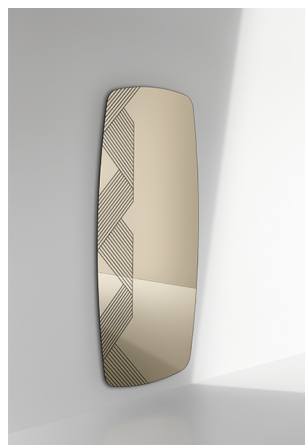

BONALDO

Sign

The wall-hung Sign mirror has rounded corners and edges which give it a highly ornamental look. The screen-printed geometric decorations on part of the glass add an eye-catching feature to Sign, transforming this highly versatile and functional element into a statement piece. Sign is available in the lead effect mirror version or in the bronze effect mirror version.

Data sheet

Sign

Width: 96cm

Depth: -cm

Height: 200cm

Mirror

Opaque Glass

Glass

Bronze effect mirror

Glass

Lead effect mirror

The samples above represent the complete range of materials and finishes available for this product (regardless of the top shape or size, in the case of tables). Fabrics, eco-leather, leather and emery leather shown in this website are a selection. Colors and finishes are approximate and may slightly differ from actual ones. Please visit Bonaldo dealers to see the complete sample collection and get further details about our products.