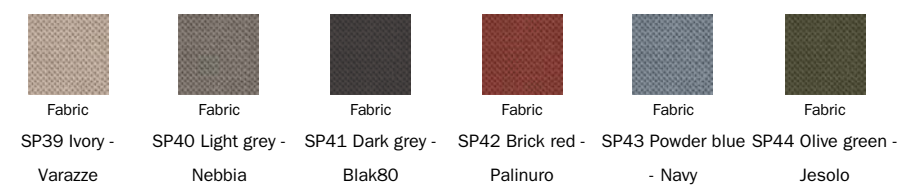

Fabric - Special

Fabric

Central insert