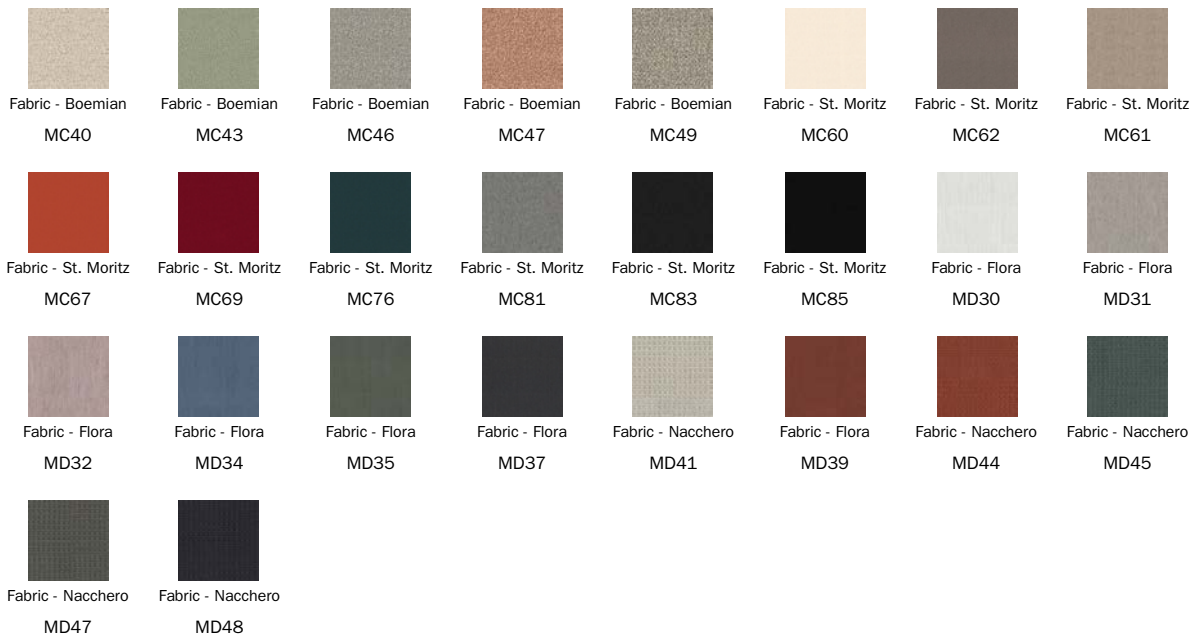

Cover

Fabric - 900

<p>Fabric - Azimut 9B02</p>	<p>Fabric - Azimut 9B08</p>	<p>Fabric - Azimut 9B17</p>	<p>Fabric - Azimut 9B22</p>	<p>Fabric - Azimut 9B26</p>	<p>Fabric - Azimut 9B36</p>	<p>Fabric - Azimut 9B39</p>	<p>Fabric - Azimut 9B42</p>
<p>Fabric - Azimut 9B44</p>	<p>Fabric - Azimut 9B48</p>						

Fabric - Must

<p>Fabric - Rico MA04</p>	<p>Fabric - Rico MA07</p>	<p>Fabric - Rico MA02</p>	<p>Fabric - Rico MA09</p>	<p>Fabric - Rico MA20</p>	<p>Fabric - Rico MA22</p>	<p>Fabric - Rico MA11</p>	<p>Fabric - Rico MC39</p>
-------------------------------	-------------------------------	-------------------------------	-------------------------------	-------------------------------	-------------------------------	-------------------------------	-------------------------------

Leather Capri
L37

Leather Capri
L51

Leather Capri
L53

Leather Capri
L54

Feet

Metal

Painted metal
Mat white

Painted metal
Mat anthracite
grey

Fabric

Bed blanket

Bed accessories

Fabric

Bed sheet

The samples above represent the complete range of materials and finishes available for this product (regardless of the top shape or size, in the case of tables). Fabrics, eco-leather, leather and emery leather shown in this website are a selection. Colors and finishes are approximate and may slightly differ from actual ones. Please visit Bonaldo dealers to see the complete sample collection and get further details about our products.