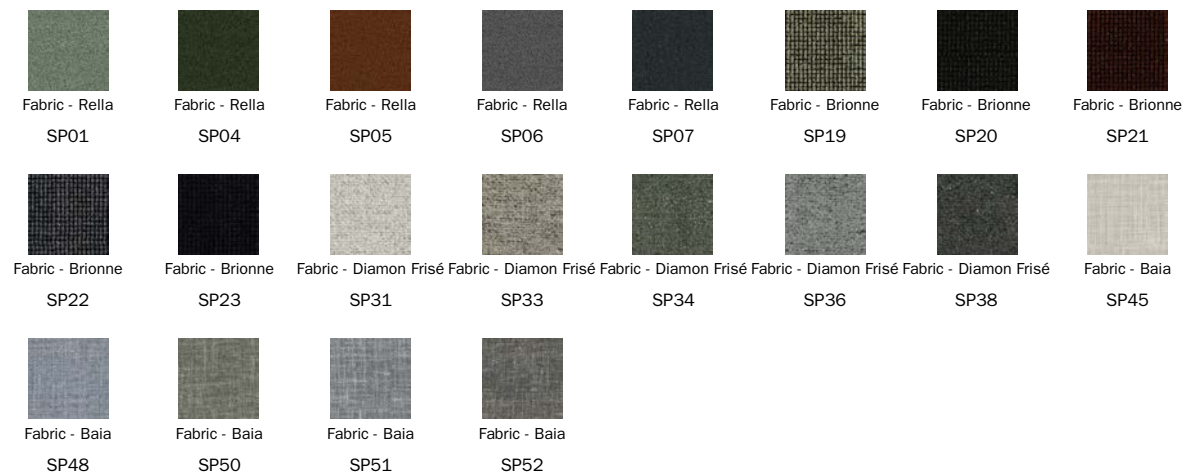

Fabric - Special