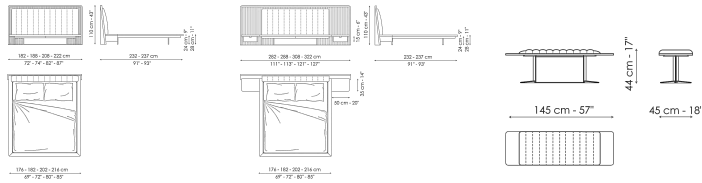

of wood, rests on slender metal feet: elements which give the Nelson bed the impression of being "suspended" as if it is floating in the bedroom. In the Nelson L version, the headboard is larger and the bedside tables are incorporated in the bed creating a balanced and elegant result. The range is completed by the bench with a wood frame and soft fabric cover: an elegant, sophisticated, yet functional element.

Data sheet

Nelson

Width: 176 - 182 - 202 - 216cm

Depth: 232 - 237cm

Height: 110cm

Nelson L

Width: 282 - 288 - 308 - 322cm

Depth: 232 - 237cm

Height: 110cm

Nelson bench

Width: 145cm

Depth: 45cm

Height: 44cm

Cover

Fabric - 900

Fabric - Azimut