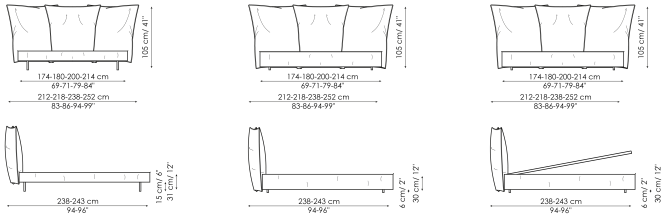

Data sheet

Madame C. bed	Madame C. bed plus	Madame C. bed plus open
Width: 212-218-238-252cm	Width: 212-218-238-252cm	Width: 212-218-238-252cm
Depth: 238-243cm	Depth: 238-243cm	Depth: 238-243cm
Height: 105cm	Height: 105cm	Height: 105cm