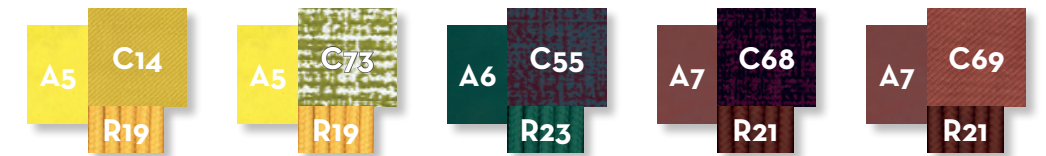

KG 4,0 | unit 4 0.38 mc | ☁️ | 🪑

Width 56 | Depth 53 | Height 80 | H. seat 43