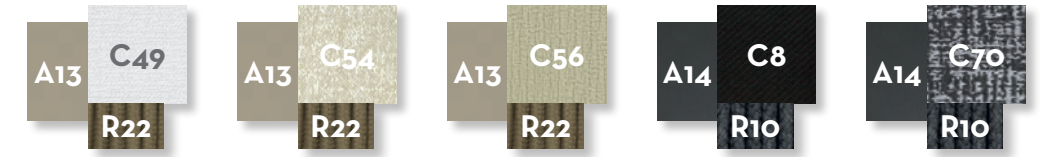

KG 4,0 | unit 4 0.38 mc | ☁️ | 🪑

Width 56 | Depth 53 | Height 80 | H. seat 43