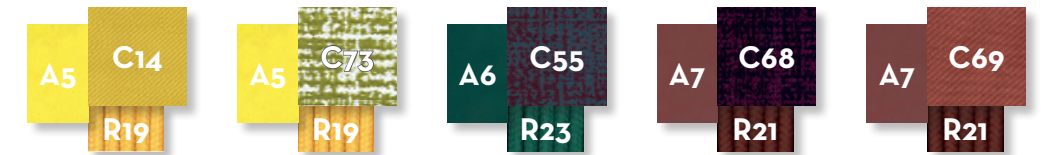

Width 100 | Depth 89 | Height 107 | H. seat 34