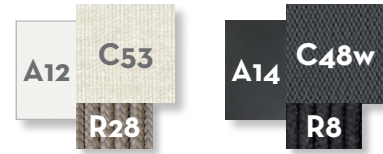

SUNBED / CODE: CORLET

Width 200 | Depth 82 | Height 30 | H. cushion 8

DINING CHAIR / CODE: CORSP

Width 61 | Depth 60 | Height 78 | H. armrest 65 | H. seat 47 | H. cushion 5

DINING ARMCHAIR / CODE: CORPP

Width 60 | Depth 65 | Height 83 | H. armrest 63 | H. seat 46