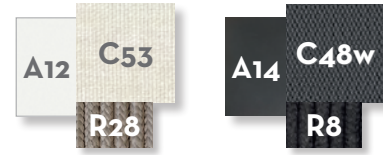

SUNBED / CODE: CORLET

Width 200 | Depth 82 | Height 30 | H. cushion 8

DINING CHAIR / CODE: CORSP

Width 61 | Depth 60 | Height 78 | H. armrest 65 | H. seat 47 | H. cushion 5

DINING ARMCHAIR / CODE: CORPP

Width 60 | Depth 65 | Height 83 | H. armrest 63 | H. seat 46