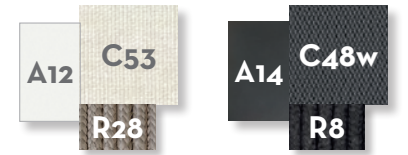

SOFA CORNER / CODE: CORANG

| | | | | |
|-------|-------|--------|---------|------------|
| Width | Depth | Height | H. seat | H. cushion |
| 101 | 101 | 66 | 41 | 22 |

SOFA CX / CODE: CORCX

| | | | | |
|-------|-------|--------|---------|------------|
| Width | Depth | Height | H. seat | H. cushion |
| 90 | 101 | 66 | 41 | 22 |

SOFA LONGUE DX / CODE: CORLONDx

| | | | | |
|-------|-------|--------|---------|------------|
| Width | Depth | Height | H. seat | H. cushion |
| 101 | 190 | 66 | 41 | 22 |

SOFA LONGUE SX / CODE: CORLONSX