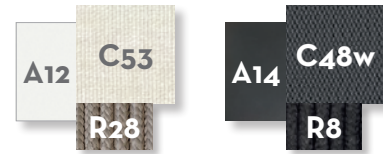

SUNBED / CODE: CORLET

Width 200 | Depth 82 | Height 30 | H. cushion 8

DINING CHAIR / CODE: CORSP

Width 61 | Depth 60 | Height 78 | H. armrest 65 | H. seat 47 | H. cushion 5

DINING ARMCHAIR / CODE: CORPP

Width 60 | Depth 65 | Height 83 | H. armrest 63 | H. seat 46

BAR STOOL / CODE: CORSGA

Width 60 | Depth 50 | Height 100 | H. armrest 87 | H. seat 80

LAMP H125 / CODE: CORLAMPH125

Width 28 | Depth 28 | Height 125

LAMP H95 / CODE: CORLAMPH95

Width 28 | Depth 28 | Height 95

LAMP H45 / CODE: CORLAMPH45

Width 28 | Depth 28 | Height 45