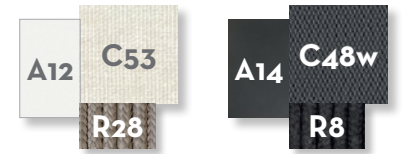

Coral collection

Design Marco Acerbis

Finishing

Aluminium frame

white

graphite

Synthetic ropes

dark grey

beige

Gres table top

beige

charcoal

Seat / back (70x45) fabric cushions

dark grey

warm white

Pillows fabric 50x35 (optional)

mélange beige

peach

blue ice

dark grey

warm white

Width	Depth	Height	H. seat	H. cushion
180	90	66	41	22

Width	Depth	Height	H. seat	H. cushion
101	101	66	41	22

Width	Depth	Height	H. seat	H. cushion
90	101	66	41	22

Width	Depth	Height	H. seat	H. cushion
101	190	66	41	22

Width	Depth	Height	H. seat	H. cushion
101	190	66	41	22

POUF / CODE: CORPUF

Width	Depth	Height	H. cushion
90	90	41	22