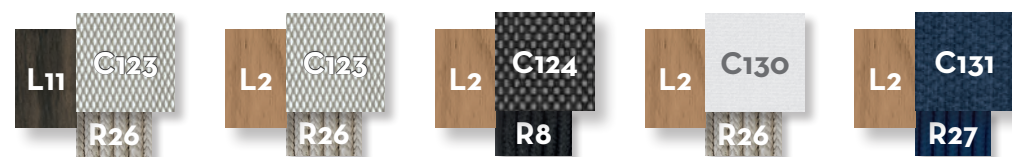

SOFA LOVE SEAT / CODE: AGODIVLOV

Width 185 | Depth 95 | Height 76 | H. seat 38 | H. cushion 23

KG 28,0 | unit 1 1.47 mc | [Icons: cloud, screw, nut]

LIVING ARMCHAIR / CODE: AGOPL

Width 90 | Depth 80 | Height 76 | H. seat 38 | H. cushion 23