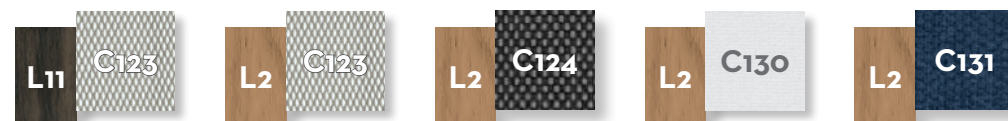

SOFA SX CORNER / CODE: AGOSXANG

KG 51,0 | unit 1 2.06 mc | ☁️ | 🔪 | 🛠️

Width 218 | Depth 95 | Height 65 | H. seat 40 | H. cushion 25

SOFA + POUF DX / CODE: AGODIVPUFDX

KG 35,0 | unit 1 1.72 mc | ☁️ | 🔪 | 🛠️