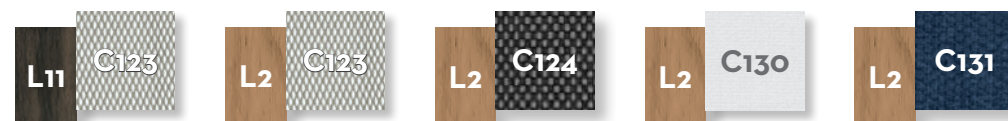

KG 60,0 | unit 1 2.06 mc | ☁️ | 🔪 | 🛠️

Width 240 | Depth 95 | Height 65 | H. seat 40 | H. cushion 25

KG 60,0 | unit 1 2.06 mc | ☁️ | 🔪 | 🛠️

Width 240 | Depth 95 | Height 65 | H. seat 40 | H. cushion 25

KG 51,0 | unit 1 2.06 mc | ☁️ | 🔪 | 🛠️

Width 218 | Depth 95 | Height 65 | H. seat 40 | H. cushion 25

KG 51,0 | unit 1 2.06 mc | ☁️ | 🔪 | 🛠️

Width 218 | Depth 95 | Height 65 | H. seat 40 | H. cushion 25

KG 35,0 | unit 1 1.72 mc | ☁️ | 🔪 | 🛠️

Width 196 | Depth 95 | Height 65 | H. seat 40 | H. cushion 25

SOFA + POUF SX / CODE: AGODIVPUFSX

KG 35,0 | unit 1 1.72 mc | ☁️ | 🔪 | 🛠️

Width 196 | Depth 95 | Height 65 | H. seat 40 | H. cushion 25

KG 40,0 | unit 1 1.72 mc | ☁️ | 🔪 | 🛠️

Width 196 | Depth 95 | Height 65 | H. seat 40 | H. cushion 25

KG 40,0 | unit 1 1.72 mc | ☁️ | 🔪 | 🛠️

Width 196 | Depth 95 | Height 65 | H. seat 40 | H. cushion 25

KG 45,0 | unit 1 1.85 mc | ☁️ | 🔪 | 🛠️

Width 120 | Depth 160 | Height 65 | H. armrest 60 | H. seat 40 | H. cushion 25

KG 45,0 | unit 1 1.85 mc | ☁️ | 🔪 | 🛠️

Width 120 | Depth 160 | Height 65 | H. armrest 60 | H. seat 40 | H. cushion 25

KG 18,0 | unit 1 0.55 mc | ☁️ | 🔪 | 🛠️

Width 98 | Depth 95 | Height 40 | H. cushion 25