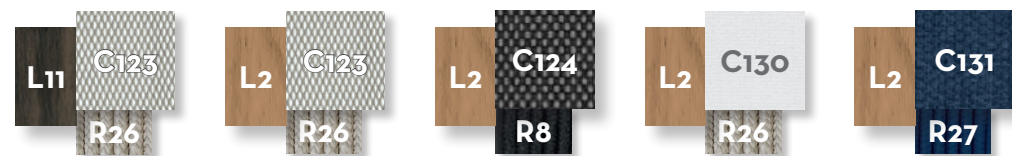

Width 185 | Depth 95 | Height 76 | H. seat 38 | H. cushion 23

KG 28,0 | unit 1 1.47 mc | [Icons: cloud, screw, nut]

LIVING ARMCHAIR / CODE: AGOPL

Width 90 | Depth 80 | Height 76 | H. seat 38 | H. cushion 23