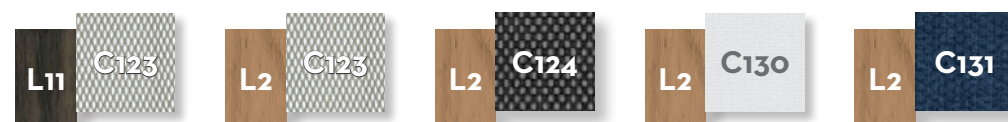

KG 60,0 | unit 1 2.06 mc | ☁️ | 🔪 | 🛠️

Width 240 | Depth 95 | Height 65 | H. seat 40 | H. cushion 25

SOFA DX CORNER / CODE: AGODXANG

KG 51,0 | unit 1 2.06 mc | ☁️ | 🔪 | 🛠️

Width 218 | Depth 95 | Height 65 | H. seat 40 | H. cushion 25

SOFA SX CORNER / CODE: AGOSXANG

KG 51,0 | unit 1 2.06 mc | ☁️ | 🔪 | 🛠️

Width 218 | Depth 95 | Height 65 | H. seat 40 | H. cushion 25

SOFA + POUF DX / CODE: AGODIVPUFDX

KG 35,0 | unit 1 1.72 mc | ☁️ | 🔪 | 🛠️