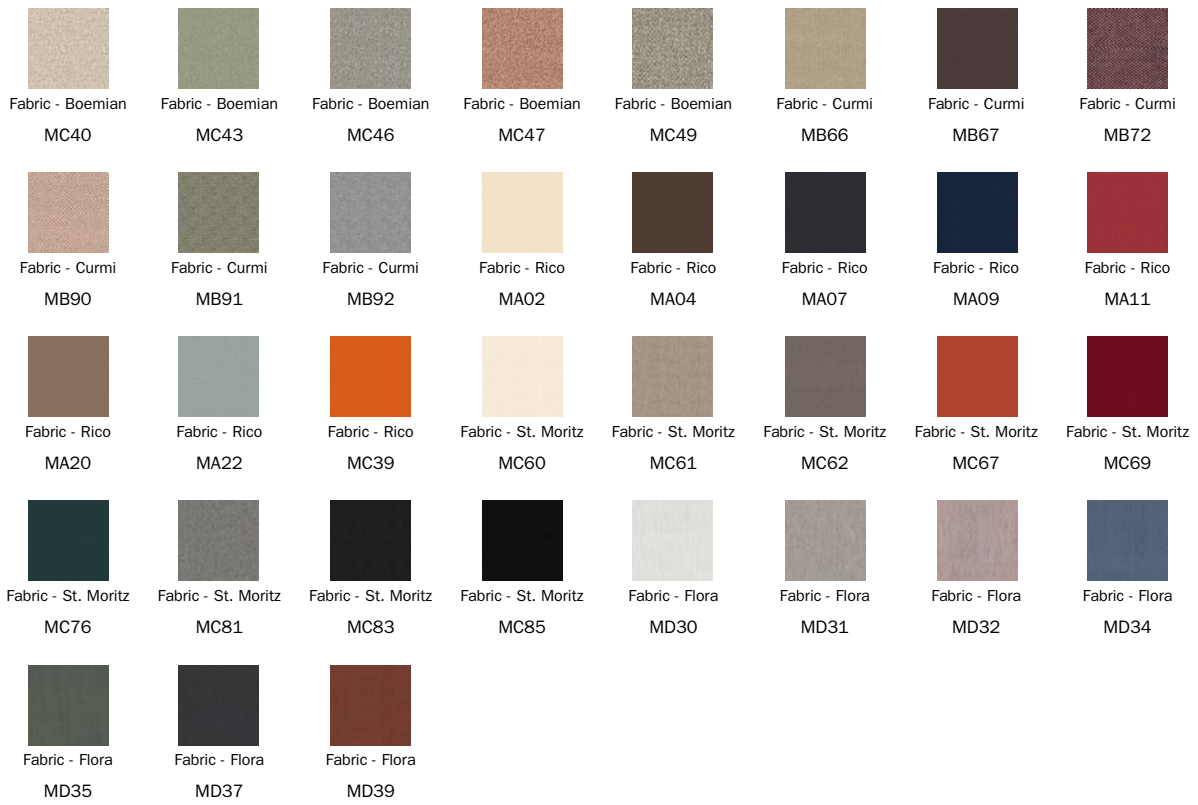

Fabric - Azimut

9B17

Fabric - Azimut

9B22

Fabric - Azimut

9B26

Fabric - Azimut

9B36

Fabric - Azimut

9B39

Fabric - Azimut

9B42

Fabric - Azimut

9B44

Fabric - Azimut

9B48

Fabric - Must

Eco Leather

Fabric - Special

Base

Metal

Painted metal
Mat white

Painted metal
Mat anthracite
grey

Painted metal
Mat black

Painted metal
Mat dove grey

Plus Metal

Painted metal
Mat bronze

Painted metal
Mat lead

Painted metal
Mat platinum

Painted metal
Mat pearl gold

Special Metal

Metal finish
Chromed