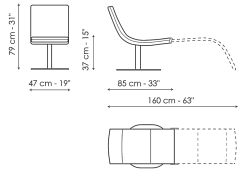

Data sheet

Dragonfly

Width: 85 / 160cm

Depth: 47cm

Height: 79cm

Cover

Leather

Leather Capri