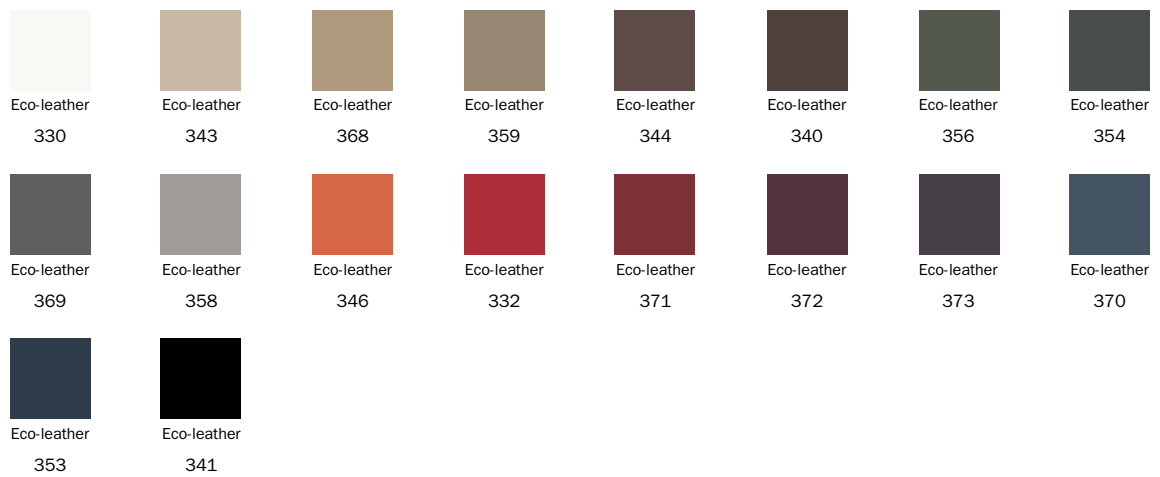

Fabric - Azimut

9B17

Fabric - Azimut

9B22

Fabric - Azimut

9B26

Fabric - Azimut

9B36

Fabric - Azimut

9B39

Fabric - Azimut

9B42

Fabric - Azimut

9B44

Fabric - Azimut

9B48

Fabric - Must

Eco Leather

Fabric - Special

Base

Metal

Painted metal
Mat white

Painted metal
Mat anthracite
grey

Painted metal
Mat black

Painted metal
Mat dove grey

Plus Metal

Painted metal
Mat bronze

Painted metal
Mat lead

Painted metal
Mat platinum

Painted metal
Mat pearl gold

Special Metal

Metal finish
Chromed