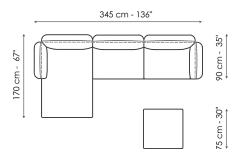

Height: 79cm

Chaise longue 130

Width: 170cm

Depth: 130cm

Height: 79cm

Corner

Width: 90cm

Depth: 90cm

Height: 79cm

Pouf

Width: 75cm

Depth: 75cm

Height: 40cm

Combination 1

Width: 315cm

Depth: 170cm

Height: 79cm

Combination 2

Width: 345cm

Depth: 170cm

Height: 79cm

Combination 3

Width: 375cm

Depth: 170cm

Height: 79cm

Combination 4

Width: 295cm

Depth: 295cm

Height: 79cm

Combination 5

Width: 345cm

Depth: 170cm