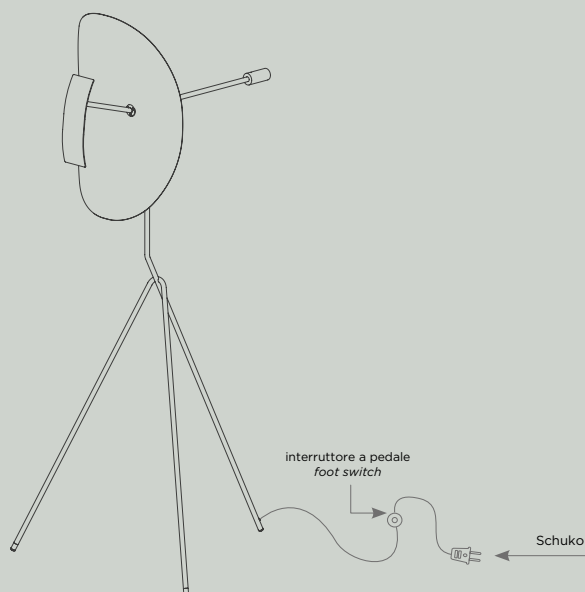

RIBOT

Lampada da terra con paralume in ottone lucido martellato.

Floor lamp with hammered polished brass light diffuser.

▮ USO INTERNO
INDOOR USE

Ⓢ **Ribot**
230V 50/60 Hz
round LED 11W
TEMP. 3000k

DIMENSIONI DIMENSIONS

width 105cm
depth 94cm
height 218cm

MATERIALI MATERIALS

Diffusore/Light diffuser
G8 Ottone martellato lucido
Polished hammered brass

Struttura/Frame
E5 Ferro DeLabré B
DeLabré B iron